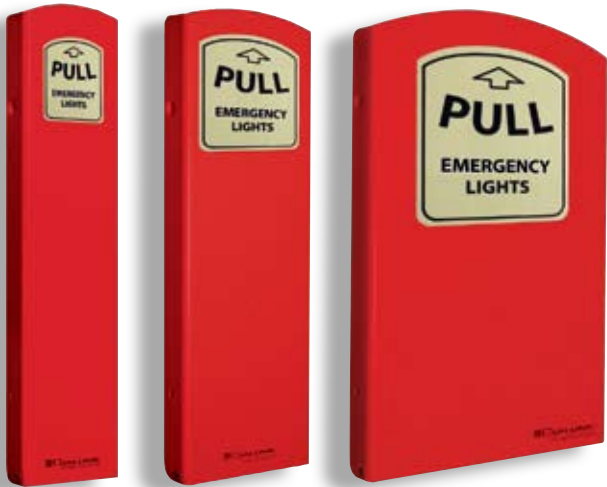

LightStation™

Don't be Caught in the Dark®

LightStations

- Always work (even when emergency lighting systems fail)
- Are designed for areas where emergency lighting systems don't reach
- Provide 4 hours of reliable, personal, portable 360 degree light
- Have a photoluminescent label that is instantly identifiable in the dark
- Are maintenance free
- Easily mount to the wall
- Are equipped with tamper evident seal

Models 4, 6, 10 & 20

Models 4, 6 and 10

- Made of fire and blast resistant steel
- Hold 4, 6 or 10 individual SnapLights
- Slim design is ideal for small areas
- When opened, all SnapLights activate and are ready for use

Applications include:

*Offices
Restrooms
Kitchens
Stairwells
Mass Transit
(locking versions available)*

Model 20

- Made of industrial strength plastic
- Holds 20 individual SnapLights
- When opened, one SnapLight activates to provide area lighting
- The remaining 19 are activated as needed