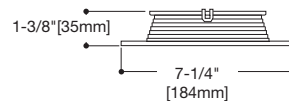

492PS06
Lensed White Shower Trim
White Trim Ring

TRM490WH Thin Profile Trim Ring (Optional Accessory)

- Die-cast trim ring
- Thin trim ring provides a more subtle ceiling appearance
- Purchase as accessory and discard ring supplied with trim
- Trim ring height of .120" at OD and .180" at ID