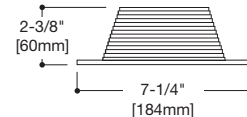

494WB06
White Baffle
with White Trim Ring

492PS06 White Lensed Shower Trim with White Trim Ring

- White trim ring and baffle, regressed lens
- Wet location listed for use in showers and protected canopy applications
- Suggested for use:
  - over tubs and showers
  - eaves and soffits
- Aluminum baffle and die-cast trim ring
- Frosted glass regressed lens
- Trim Height of .160" at OD & .180" at ID
- Provides clearance for remodeler flange and gasket for AIR-TITE™ seal