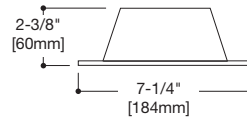

494H06
Haze Reflector
with White Trim Ring

494WB06 White Baffle with White Trim Ring

- Halo matte white finish
- Die-cast trim ring and aluminum reflector
- Trim ring height of .160" at OD and .180" at ID
- Provides clearance for remodeler flange and gasket for AIR-TITE™ seal