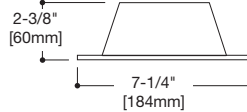

494SC06
Specular Reflector
with White Trim Ring

494H06 Haze Reflector with White Trim Ring

- Halo matte white finish trim ring
- Die-cast trim ring and aluminum reflector
- Trim ring height of .160" at OD and .180" at ID
- Provides clearance for remodeler flange and gasket for AIR-TITE™ seal