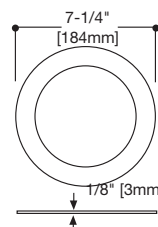

### 494P06 White Reflector with White Trim Ring

- Halo matte white finish
- Die-cast trim ring and aluminum reflector
- Trim ring height of .160" at OD and .180" at ID
- Provides clearance for remodeler flange and gasket for AIR-TITE™ seal

### 494WB06 White Baffle with White Trim Ring

- Halo matte white finish
- Die-cast trim ring and aluminum reflector
- Trim ring height of .160" at OD and .180" at ID
- Provides clearance for remodeler flange and gasket for AIR-TITE™ seal

### 492PS06 White Lensed Shower Trim with White Trim Ring

- White trim ring and baffle, regressed lens
- Wet location listed for use in showers and protected canopy applications
- Suggested for use:
  - over tubs and showers
  - eaves and soffits
- Aluminum baffle and die-cast trim ring
- Frosted glass regressed lens
- Trim Height of .160" at OD & .180" at ID
- Provides clearance for remodeler flange and gasket for AIR-TITE™ seal

### TRM490WH Thin Profile Trim Ring (Optional Accessory)

- Die-cast trim ring
- Thin trim ring provides a more subtle ceiling appearance
- Purchase as accessory and discard ring supplied with trim
- Trim ring height of .120" at OD and .180" at ID