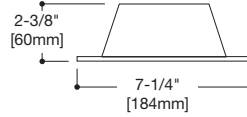

### 494P06 White Reflector with White Trim Ring

- Halo matte white finish
- Die-cast trim ring and aluminum reflector
- Trim ring height of .160" at OD and .180" at ID
- Provides clearance for remodeler flange and gasket for AIR-TITE™ seal