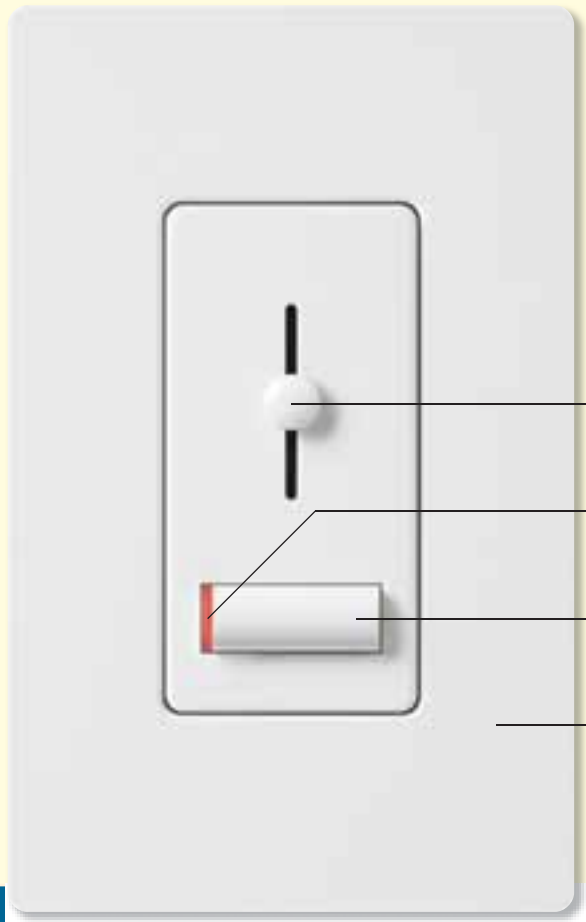

Lyneo™ Lx | intuitive design features

Lyneo Lx dimmer in white