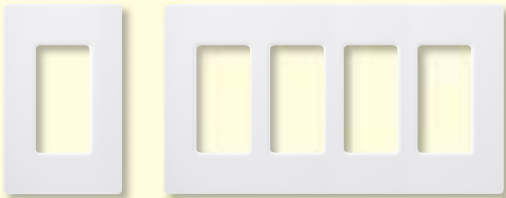

Claro and Satin Colors wallplates

1-6 opening wallplates

Claro

CW-1-
CW-2-
CW-3-
CW-4-
CW-5-
CW-6-

Satin Colors

SC-1-   1-opening
SC-2-   2-opening
SC-3-   3-opening
SC-4-   4-opening
SC-5-   5-opening
SC-6-   6-opening

gloss finish palette (Claro)

satin finish palette (Satin Colors)

* for the most updated product selection, visit the Lutron website www.lutron.com

Due to variations in the printing process, color swatches printed here may not match the actual product. When matching colors please request a color sample from Lutron.