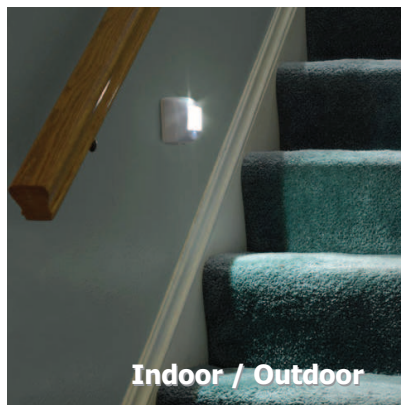

Step Light

Soft Light Glows All Night and Emits Bright Lights Up When Motion is Detected

Glow Mode

Indoor / Outdoor

Weatherproof

Step Light Features:

- No Wires—Attach Anywhere
- Glows once darkness hits / Brightens once motion detected
- Weatherproof Design
- Adjustable Auto Shut-Off
- 1 Year+ Battery Life

Details:

- Motion Control
- 3 C Batteries (not included)
- Item #MB530

Step Light Applications:

- Night-time Walking
- Deck Stair Lighting
- Path Lighting
- Hallway Lighting

Suggested Retail: \$29.99

	Units	Length	Width	Height	Cube	Wt. Lbs.
Single	1	4.0"	2.0"	3.5"	0.04	0.3
Inner	12	8.6"	7.8"	7.3"	0.43	4.4
Master	48	16.4"	12"	15.2"	1.73	18.0