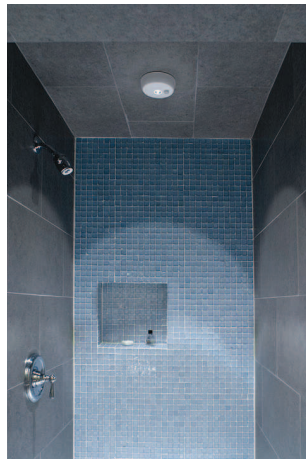

# Indoor / Outdoor Ceiling Light

Mounts Anywhere Without Wires  
Shines Bright Light When Motion is Detected

## Ceiling Light Features:

- **Bright Nichia Warm-White LED**
- **80 Lumens**
- **Weatherproof**
- **No Wires—Attach Anywhere**
- **Motion Sensor & Auto Shut-Off**
- **Indoor / Outdoor / Shower**
- **Thin Profile - Diameter < DVD**
- **1 Year+ Battery Life**