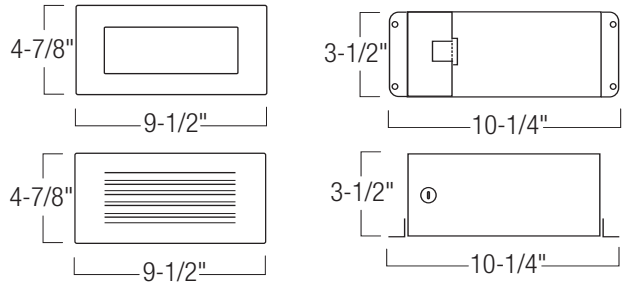

Lamp

Eighteen pieces of LED .12W each for a total of 2W.

Glass Lens

NSI-602 has a frosted tempered glass face. The low profile of the louver and lens faces easily complies with OSHA specifications.

Louver Trim

Trim constructed from heavy duty .040 steel. NSI-601 has four blade louvers that extend 1/8" from trim face for a low profile appearance. White powder coat finish.

Labels and Listings

UL Listed for damp location
 OSHA Compliant

DIMENSIONS

Height: 4-7/8"
 Width: 9-1/2"

Housing Height: 3-1/2"
 Housing Span: 10-1/4"

NSI-601 LED Step Light, Louver Face with Lens

NSI-602 LED Step Light, Frosted Glass Lens

Create a complete fixture catalog number: Example: NSI - 602