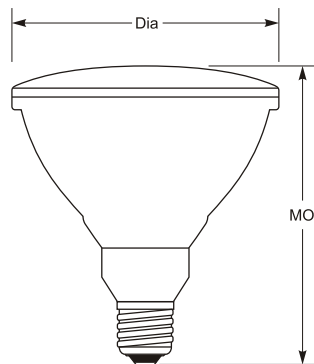

* Items only available for special orders

All the 130V PAR lamp will have average life extend to 5000 hours by apply to 120V lighting fixture. All measurements are shown in inches unless noted

PAR-38
E26 Base

TUNGSTEN HALOGEN LAMPS