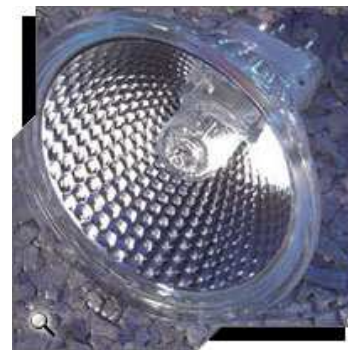

PRODUCTS

PRODUCT DEVELOPMENT

SUPPORT

CORPORATE

AV/Photographic
Entertainment
General Lighting
> Fluorescent
> Halogen Reflector
> High Pressure Sodium
> Incandescent
> Metal Halide
Graphic Arts
Heater/IR
Horticulture
Miniature
Pet Care
Scientific-Medical
Semiconductor
UV

General Lighting

Products > [General Lighting](#) > [Halogen Reflectors](#) > Superline™ MR-16

Superline™ MR-16

Superline™ series of Halogen MR-16 lamps provide professional accent lighting through evenly distributed light. The multilense geometry of the reflector surface in conjunction with an axial, computer-aligned filament, uniformly illuminates any surface. There is no ring-shaped shadow and no black spot in the middle of the light pattern.

The refined beam pattern of the Superline™ lamp is perfectly suited for wall washing and illuminating artwork where the quality of light is not a compromise. The UV-cut halogen capsule and IR permeable reflector helps protect heat-sensitive objects. The seven layer reflector coating is made up of a hard Titanium Oxide surface that provides consistent color throughout the life of the lamp and consistent color from lamp to lamp. Superline™ offers 5000 hours average life - an extra 1000 hours over standard MR-16 lamps.

Available in 20W, 35W, and 50W in Narrow Flood and Flood beam spreads.

[VIEW SPEC SHEET](#)

[PRINT VERSION](#)

This product is included in the USHIO Designer's Collection pack. [Click here for more information.](#)

QUICKLINKS

- By Product Market -

Customer Service
800.838.7446
Click to contact us online

Looking for custom lamps?
Send us your inquiry.

Download PRODUCT CATALOGS & SPEC. SHEETS

FEATURES & BENEFITS

APPLICATIONS

SPECIFICATIONS

FEATURES & BENEFITS

- Excellent center-to-edge uniformity
- High quality Titanium Oxide coating
- Consistent Color
- Axial filament for precise beam control
- Long Life — 5000 hrs average
- Dimmable
- Crisp white Halogen light
- UV-cut Halogen capsule
- Base type GU5.3
- Low Voltage - 12 Volts
- Universal Burn Position

OTHER RELATED PRODUCTS:

- [Superline Reflektio](#)