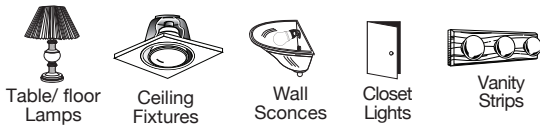

Applications:

Perfect for:

Special Application Options: (Ordering Suffix)

- 3100°K (31K), 3500°K (35K), 4100°K (41K), 5100°K (51K), 6500°K (65K)

Features and Benefits:

- Long life CFL, 6,000 hour average rated life
- NEW Amalgam technology- provides cooler operating temperatures for consistent performance in any position
- No lead glass – Better lumen maintenance over life of bulb
- 2700°K color temperature closest to incandescent light
- Medium base
- Replace less often, ideal for hard to reach places
- U.L. Listed for wet locations – use indoors or outdoors
- 12 Month Warranty
- Quickstart technology – fast run up time

Specifications (at full brightness)

End of Life Protection-----	Yes
Ballast Type -----	Electronic
Starting Method -----	Modified Rapid Start
Input Line Voltage -----	120VAC
Input Line Frequency -----	50/60HZ
Lamp Life (rated) -----	6,000 Hours
Color Temperature -----	2700°K
Color Rendering Index -----	82
Min. Starting Temperature -----	-20 ° F
Max. Operating Temperature --	160 ° F
U.L. / C.U.L. Listed -----	Yes
FCC Compliance -----	Part 18, Subpart C
Lamp Operating Frequency ---	45 KHZ
Lamp Current Crest Factor ----	< 1.60
Max. Open Circuit Voltage -----	600V
Power Factor -----	> .50
Total Harmonic Distortion -----	< 150%

12 MONTH WARRANTY