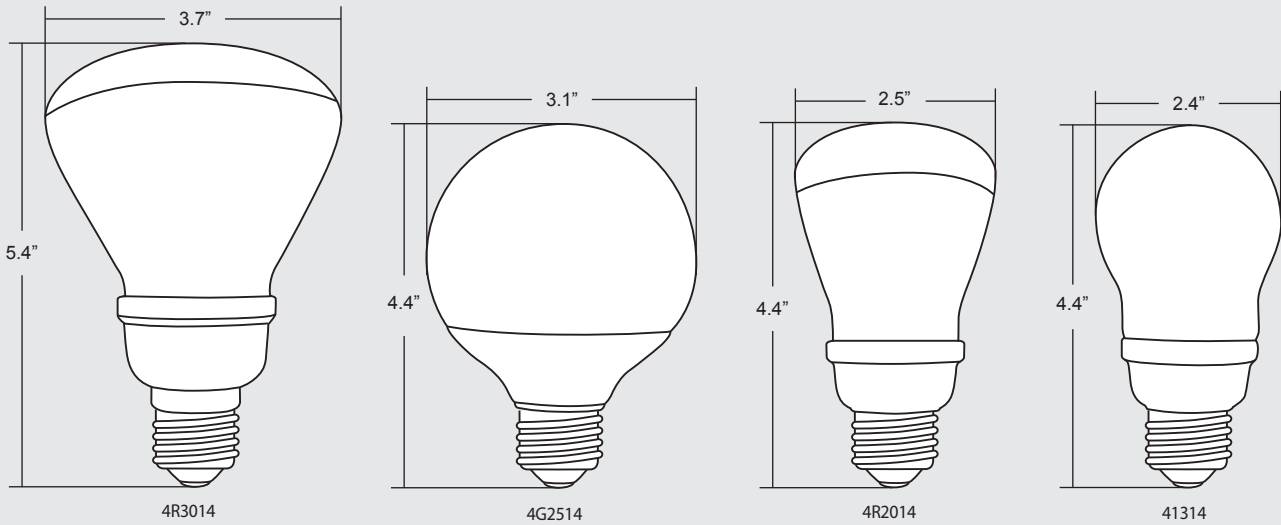

NEW! TCP InstaBright G2 covered CFLs

- 8,000 Hours average rated life, 120Volts

Item #	Description	Incandescent Wattage Comparison	Initial Lumens	M.O.L. (inches)	Diameter (inches)	Lamp Life (Hours)
4R2014	14 WATT R20 InstaBright G2	50	410	4.4	2.5	8000
4R3014	★ 14 WATT R30 InstaBright G2	65	650	5.4	3.7	8000
41314	14 WATT A19 InstaBright G2	75	750	4.4	2.4	8000
4G2514	★ 14 WATT G25 InstaBright G2	60	800	4.4	3.1	8000

★ ENERGY STAR *

Applications

- Accent and decorative lighting – such as chandeliers, ceiling fans, indoor/outdoor fixtures.
- Ideal for applications with hard to reach areas and small fixtures

Features and Benefits

- Fastest starting covered CFL reaches full brightness in seconds
- Fast run-up time and build-up time, lamps turns on instantly
- Patented technology using amalgam mercury
- RoHS Compliant

Specification

End of Life Protection	Yes
Ballast Type	Electronic
Input Line Voltage:	120VAC
Input Line Frequency	50/60HZ
Lamp Life (Rated)	8,000 hrs
Color Temperature	2700°K
Color Rendering Index	82
Minimum Starting Temp	-20°F
Maximum Operating Temp	160°F
UL/cUL Listed	Yes
Lamp Operating Frequency	45 KHZ
Lamp Current Crest Factor	<1.60
Maximum Open Circuit Voltage	600V
Power Factor	>.50
Total Harmonic Distortion	<150%

12 MONTH WARRANTY