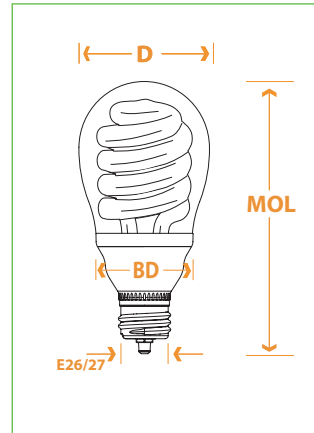

CFL-A19™ & CFL-A21™ DIMMABLE

New! Product Information Bulletin

ANALOG DIMMING™

10%

100%

HIGH POWER FACTOR

Technical Data: A19 & A21 ANALOG DIMMING™

CFL-A™ Electronic, HPF, Medium Base (E26/27), 120VAC- 50/60Hz, 8,000 Hours Average Life												Incandescent Equivalent			
Item Number	Watts	Input Line Current At Full Power	Max Line Current When Dimming	Power Factor	THD	M.O.L. (Inches)	(D) (Inch)	(BD) (Inch)	Color Temp. (°K)	CRI	Lumens	Lm/W	Watts	Lumens	Lm/W
61920-ADIM	20	0.19A	0.38A	>0.92	<30%	5.25	2.625	1.57	2750	>82	1100	55	75	1050	14.0
61916-ADIM	16	0.15A	0.30A	>0.92	<30%	4.75	2.375	1.57	2750	>82	900	55	70	950	13.7
61914-ADIM	14	0.13A	0.26A	>0.92	<30%	4.75	2.375	1.57	2750	>82	800	57	60	900	14.3
61911-ADIM	11	0.10A	0.22A	>0.92	<30%	4.75	2.375	1.57	2700	>82	600	55	40	550	13.7
61909-ADIM	9	0.09A	0.20A	>0.92	<30%	4.75	2.375	1.57	2700	>82	450	57	25	350	14.3

Technical Data: NEPTUN® DIMMERS

Item Number*	Description	Watts MAX.	Voltage	Line Current MAX.	Colors Available
80002-xx	Push-Button - Programmable	600	120 VAC	10 A	Pearl White (PW), Ivory (IV), Black (BK), Brown (BR)
80003-xx	IR Push-Button - Programmable	600	120 VAC	10 A	Pearl White (PW), Ivory (IV), Black (BK), Brown (BR)
80004-xx	Push-Button - Manual	600	120 VAC	10 A	Pearl White (PW), Ivory (IV), Black (BK), Brown (BR)
80005-xx	Slide-Pot - Manual	600	120 VAC	10 A	Pearl White (PW), Ivory (IV), Black (BK), Brown (BR)