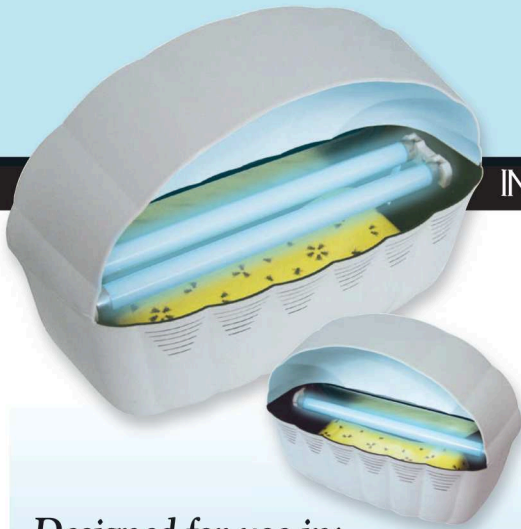

Paraclipse™ Insect Inn Ultra™  
 Dimensions: 18.5" x 15.25" x 6.75"  
 Weight: Ultra I – 5 lbs. Ultra II – 5.5 lbs.

## INSECT INN ULTRA I & II - Decorative Commercial Unit

The Insect Inn Ultra™ is the inconspicuous, commercial fly control system that works. Its patented auto advance cartridge lasts 60 days and can capture over 2000 flies! The Insect Inn Ultra™ is available in one-lamp or two-lamp models. This wall mounted unit, which doubles as an attractive decorative light fixture, is an effective, environmentally safe way to control flies. The Insect Inn Ultra™ meets all USDA and FDA guidelines.