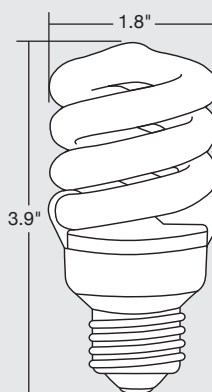

NEW! TCP T3 ultra-compact fluorescent SpringLamps®

- 12,000 Hours average rated life, 120Volts

Item #	Description	Incandescent Wattage Comparison	Initial Lumens	M.O.L. (inches)	Diameter (inches)	Lamp Life (Hours)	Picograms
48909	9 Watt T3 CFL	40	550	3.5	1.8	12000	260
48913	13 Watt T3 CFL	60	925	3.9	1.8	12000	169
48918	18 Watt T3 CFL	75	1300	4.0	2.4	12000	120
48923	23 Watt T3 CFL	100	1650	4.4	2.4	12000	95

48913

Applications

- Excellent choice for all general lighting areas
- Provides great light output and color rendition
- Accent and decorative lighting – such as chandeliers, ceiling fans, indoor/outdoor fixtures
- Ideal for applications with hard to reach areas and small fixtures
- UL approved for totally enclosed fixtures

Features and Benefits

- Compact size fits more applications
- Provides more light and better lumen maintenance
- Available in all color temperatures
- End-of-life circuit design meets new Euro IEC and UL standard, 1993, 3rd Edition.
- RoHS Compliant

Specification

End of Life Protection	Yes
Ballast Type	Electronic
Input Line Voltage:	120VAC
Input Line Frequency	50/60HZ
Lamp Life (Rated)	12,000 hrs
Color Temperature	2700°K
Color Rendering Index	82
Minimum Starting Temp	-20°F
Maximum Operating Temp	160°F
UL/cUL Listed	Yes
Lamp Operating Frequency	45 KHZ
Lamp Current Crest Factor	<1.60
Maximum Open Circuit Voltage	600V
Power Factor	>.50
Total Harmonic Distortion	<150%
Mercury	1.5 mg

24 MONTH WARRANTY