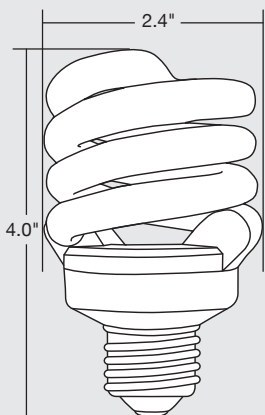

NEW! TCP T3 ultra-compact fluorescent SpringLamps®

- 12,000 Hours average rated life, 120Volts

Item #	Description	Incandescent Wattage Comparison	Initial Lumens	M.O.L. (inches)	Diameter (inches)	Lamp Life (Hours)	Picograms
48909	9 Watt T3 CFL	40	550	3.5	1.8	12000	260
48913	13 Watt T3 CFL	60	925	3.9	1.8	12000	169
48918	18 Watt T3 CFL	75	1300	4.0	2.4	12000	120
48923	23 Watt T3 CFL	100	1650	4.4	2.4	12000	95

48918

Applications

- Excellent choice for all general lighting areas
- Provides great light output and color rendition
- Accent and decorative lighting – such as chandeliers, ceiling fans, indoor/outdoor fixtures
- Ideal for applications with hard to reach areas and small fixtures
- UL approved for totally enclosed fixtures

Features and Benefits

- Compact size fits more applications
- Provides more light and better lumen maintenance
- Available in all color temperatures
- End-of-life circuit design meets new Euro IEC and UL standard, 1993, 3rd Edition.
- RoHS Compliant

Specification

End of Life Protection	Yes
Ballast Type	Electronic
Input Line Voltage:	120VAC
Input Line Frequency	50/60HZ
Lamp Life (Rated)	12,000 hrs
Color Temperature	2700°K
Color Rendering Index	82
Minimum Starting Temp	-20°F
Maximum Operating Temp	160°F
UL/cUL Listed	Yes
Lamp Operating Frequency	45 KHZ
Lamp Current Crest Factor	<1.60
Maximum Open Circuit Voltage	600V
Power Factor	>.50
Total Harmonic Distortion	<150%
Mercury	1.5 mg

24 MONTH WARRANTY