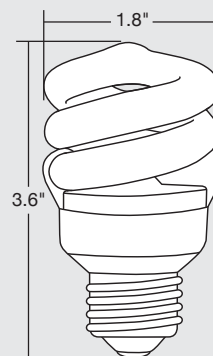

48909

Applications

- Excellent choice for all general lighting areas
- Provides great light output and color rendition
- Accent and decorative lighting – such as chandeliers, ceiling fans, indoor/outdoor fixtures
- Ideal for applications with hard to reach areas and small fixtures
- UL approved for totally enclosed fixtures

Features and Benefits

- Compact size fits more applications
- Provides more light and better lumen maintenance
- Available in all color temperatures
- End-of-life circuit design meets new Euro IEC and UL standard, 1993, 3rd Edition.
- RoHS Compliant

Specification

End of Life Protection	Yes
Ballast Type	Electronic
Input Line Voltage:	120VAC
Input Line Frequency	50/60HZ
Lamp Life (Rated)	12,000 hrs
Color Temperature	2700°K
Color Rendering Index	82
Minimum Starting Temp	-20°F
Maximum Operating Temp	160°F
UL/cUL Listed	Yes
Lamp Operating Frequency	45 KHZ
Lamp Current Crest Factor	<1.60
Maximum Open Circuit Voltage	600V
Power Factor	>.50
Total Harmonic Distortion	<150%
Mercury	1.5 mg

24 MONTH WARRANTY