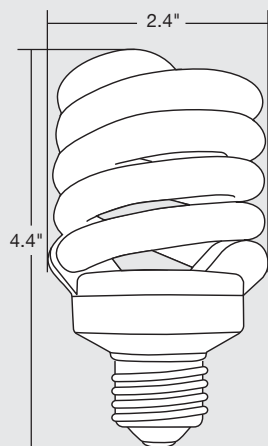

NEW! TCP T3 ultra-compact fluorescent SpringLamps®

- 12,000 Hours average rated life, 120Volts

Item #	Description	Incandescent Wattage Comparison	Initial Lumens	M.O.L. (inches)	Diameter (inches)	Lamp Life (Hours)	Picograms
48909	9 Watt T3 CFL	40	550	3.5	1.8	12000	260
48913	13 Watt T3 CFL	60	925	3.9	1.8	12000	169
48918	18 Watt T3 CFL	75	1300	4.0	2.4	12000	120
48923	23 Watt T3 CFL	100	1650	4.4	2.4	12000	95