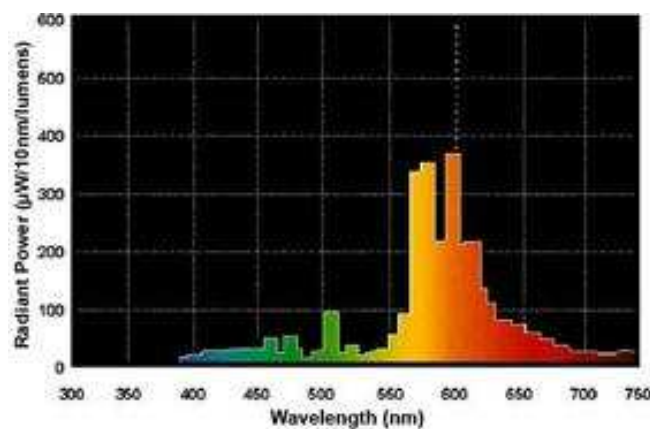

WORLDWIDE PARTNER

GE
Lighting

Commercial Products & Solutions

[SITE SEARCH](#)

[HOME](#)

[PRODUCTS](#)

[EDUCATION / RESOURCES](#)

[LIGHTING APPLICATIONS](#)

[Where to Buy](#) | [FAQs](#) | [Contact Us](#) | [EliteNet](#)

[Products](#) > 26429

26429 – LU150/55/CP

GE Lucalox® High Pressure Sodium ED23.5 - Street Lighting

GENERAL CHARACTERISTICS

Lamp type	High Intensity Discharge - High Pressure Sodium
Bulb	ED23.5
Base	Mogul Screw (E39)
Bulb Finish	Clear
Wattage	150
Rated Life (MIN)	24000 hrs
Bulb Material	Hard glass
Lamp Enclosure Type (LET)	Open or enclosed fixtures
LEED-EB MR Credit	43 picograms Hg per mean lumen hour
Primary Application	Street Lighting; Motion-Sensing & Security

[View Larger](#)

PHOTOMETRIC CHARACTERISTICS

Initial Lumens	16000
Mean Lumens	14400
Nominal Initial Lumens per Watt	106
Color Temperature	2000 K
Color Rendering Index (CRI)	22
Effective Arc Length	1.570000 in (39.878000 mm)

ELECTRICAL CHARACTERISTICS

Burn Position	Universal burning position
Open Circuit Voltage (RMS lag ballast) (MIN)	110 V
Warm Up Time to 90% (MIN)	3 min
Warm Up Time to 90% (MAX)	4 min
Hot Restart Time to 90% (MAX)	3 min

DIMENSIONS

Maximum Overall Length (MOL)	7.7500 in (196.8 mm)

genet.gelighting.com/.../Dispatcher?RE...

ADDITIONAL RESOURCES

[Catalogs](#)

[Testimonials](#)

[MSDS (Material Safety Data Sheets)](#)

[Disposal Policies & Recycling Information](#)

GRAPHS & CHARTS

Spectral Power Distribution