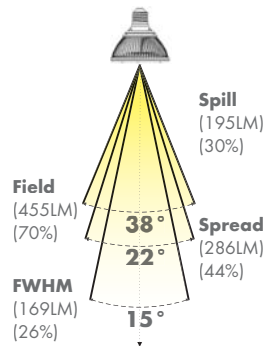

- Fixed Wattage
- Non-Dimmable
- 3 Color Temperatures
- Multiple Beam Spreads, Custom Optics
- Proprietary CrimpFin™ Heatsink Design
- 50,000 hour life, 5 year warranty
- Halogen PAR form factor (ANSI compliant)
- No UV or IR radiation
- Voltage: 120VAC
- 0.9 Power Factor
- Socket Type: Medium Screw Base
- Environment: Dry
- Length: 3.6 in, 92 mm
- Diameter: 3.75 in, 95 mm
- Weight: 0.65 lbs, 300 g

10°

3000K

Distance To Floor	Beam Diameter (50% CBCP)	Footcandles On Floor
5'	0.7'	700
10'	1.4'	175
15'	2.1'	78
20'	2.8'	44

16°

3000K

Distance To Floor	Beam Diameter (50% CBCP)	Footcandles On Floor
5'	1.1'	268
10'	2.3'	67
15'	3.4'	30
20'	4.6'	17

22°

3000K

Distance To Floor	Beam Diameter (50% CBCP)	Footcandles On Floor
5'	1.3'	180
10'	2.6'	45
15'	3.9'	20
20'	5.3'	11

CAUTION: Risk of electric shock. Do not open - no user serviceable parts inside. Use in dry locations only. Turn power off before inspection, installation, or removal. Not intended for use with emergency exit fixtures or emergency exit lights. Not for use where exposed to the weather. Not for use in completely enclosed fixtures. Use only on 120 Volts, 60 Hz circuits. Added weight of the device may cause instability of a free-standing portable luminaire.