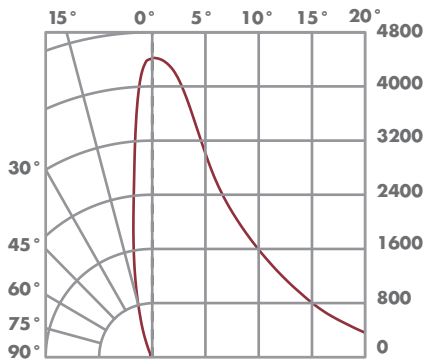

Distance To Floor	Beam Diameter (50% CBCP)	Footcandles On Floor
5'	1.1'	268
10'	2.3'	67
15'	3.4'	30
20'	4.6'	17

22°

3000K