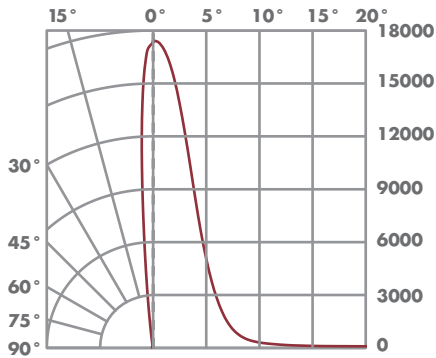

iPAR-30S™

CANDELA DISTRIBUTION

BEAM DISTRIBUTION

0° AIMING FOOTCANDLES

10°

3000K