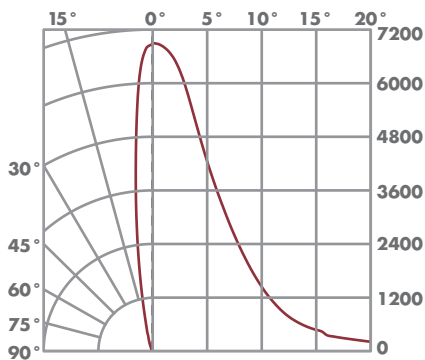

10°

3000K

Distance To Floor	Beam Diameter (50% CBCP)	Footcandles On Floor
5'	0.7'	700
10'	1.4'	175
15'	2.1'	78
20'	2.8'	44

16°

3000K

Distance To Floor	Beam Diameter (50% CBCP)	Footcandles On Floor
5'	1.1'	268
10'	2.3'	67
15'	3.4'	30
20'	4.6'	17