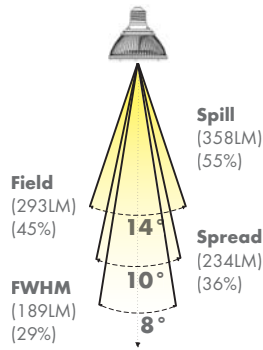

- Fixed Wattage
- Non-Dimmable
- 3 Color Temperatures
- Multiple Beam Spreads, Custom Optics
- Proprietary CrimpFin™ Heatsink Design
- 50,000 hour life, 5 year warranty
- Halogen PAR form factor (ANSI compliant)
- No UV or IR radiation
- Voltage: 120VAC
- 0.9 Power Factor
- Socket Type: Medium Screw Base
- Environment: Dry
- Length: 3.6 in, 92 mm
- Diameter: 3.75 in, 95 mm
- Weight: 0.65 lbs, 300 g

Catalog#	Power	CCT (K)	CRI	Beam Spread	FWHM	Lumens	CBCP
iPAR30S27101N	12 W	2700	82	10°	8°	600	16,500
iPAR30S27161N			82	16°	13°		6,400
iPAR30S27221N			82	22°	15°		4,300
iPAR30S30101N	12 W	3000	82	10°	8°	650	17,500
iPAR30S30161N			82	16°	13°		6,700
iPAR30S30221N			82	22°	15°		4,500
iPAR30S43101N	12 W	4300	75	10°	8°	700	18,400
iPAR30S43161N			75	16°	13°		7,000
iPAR30S43221N			75	22°	15°		4,700

1342 South Powerline Road, Deerfield Beach, FL 33442

Toll Free 888.778.9864 | Fax Orders to: 954-971-3725 | info@msissl.com | www.msissl.com

iPAR-30S™

CANDELA DISTRIBUTION

BEAM DISTRIBUTION

0° AIMING FOOTCANDLES

10°

3000K

Distance To Floor	Beam Diameter (50% CBCP)	Footcandles On Floor
5'	0.7'	700
10'	1.4'	175
15'	2.1'	78
20'	2.8'	44

16°

3000K

Distance To Floor	Beam Diameter (50% CBCP)	Footcandles On Floor
5'	1.1'	268
10'	2.3'	67
15'	3.4'	30
20'	4.6'	17