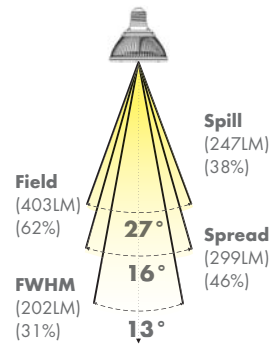

- Fixed Wattage
- Non-Dimmable
- 3 Color Temperatures
- Multiple Beam Spreads, Custom Optics
- Proprietary CrimpFin™ Heatsink Design
- 50,000 hour life, 5 year warranty
- Halogen PAR form factor (ANSI compliant)
- No UV or IR radiation
- Voltage: 120VAC
- 0.9 Power Factor
- Socket Type: Medium Screw Base
- Environment: Dry
- Length: 3.6 in, 92 mm
- Diameter: 3.75 in, 95 mm
- Weight: 0.65 lbs, 300 g

1342 South Powerline Road, Deerfield Beach, FL 33442

Toll Free 888.778.9864 | Fax Orders to: 954-971-3725 | info@msissl.com | www.msissl.com

iPAR-30S™

CANDELA DISTRIBUTION

BEAM DISTRIBUTION

0° AIMING FOOTCANDLES

10°

3000K

Distance To Floor	Beam Diameter (50% CBCP)	Footcandles On Floor
5'	0.7'	700
10'	1.4'	175
15'	2.1'	78
20'	2.8'	44

16°

3000K

Distance To Floor	Beam Diameter (50% CBCP)	Footcandles On Floor
5'	1.1'	268
10'	2.3'	67
15'	3.4'	30
20'	4.6'	17

22°

3000K

Distance To Floor	Beam Diameter (50% CBCP)	Footcandles On Floor
5'	1.3'	180
10'	2.6'	45
15'	3.9'	20
20'	5.3'	11

CAUTION: Risk of electric shock. Do not open - no user serviceable parts inside. Use in dry locations only. Turn power off before inspection, installation, or removal. Not intended for use with emergency exit fixtures or emergency exit lights. Not for use where exposed to the weather. Not for use in completely enclosed fixtures. Use only on 120 Volts, 60 Hz circuits. Added weight of the device may cause instability of a free-standing portable luminaire.