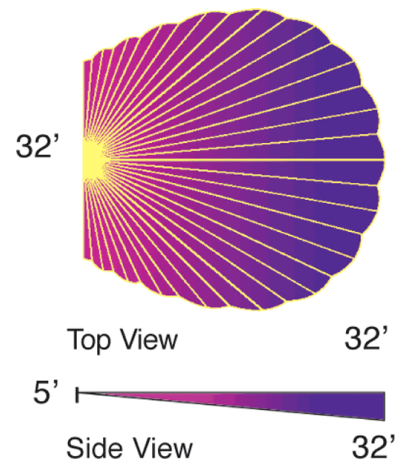

n/a

Adjustments

Time

Detection

180° view covers 1000 sq. feet

Wiring

Hot & common

Patents

RAB sensor and fixture designs are protected under U.S. and International Intellectual Property laws.

Color

Ivory

Weight

0.3

DETECTION PATTERN

Note: Specifications may change without notice