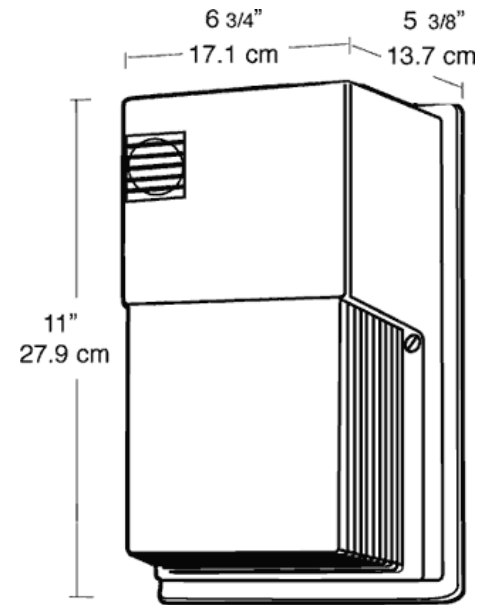

Patents

The unique RAB Tallpack is protected by U.S. Patent D569,029; China Patent ZL200730149211.2; Taiwan Patent D124,864 and Canada Patent D121,993

Color

Bronze

Weight

6.18

DIMENSIONS

PHOTOMETRIC