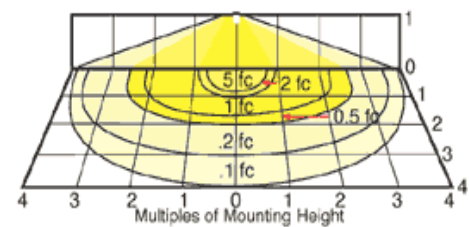

70w HPS @ 10' Mounting Height

| Mounting Height | Multiplier | HPS | | CFL | |
|-----------------|------------|-------|------------|------------------|------------|
| | | Watts | Multiplier | Watts | Multiplier |
| 8' | 1.6 | 100 | 1.5 | 22 | .2 |
| 10' | 1.0 | 70 | 1.0 | 42 | .5 |
| 12' | .7 | 50 | .6 | | |
| 16' | .4 | 35 | .4 | | |
| 20' | .25 | | | | |
| | | MH | | Watts Multiplier | |
| | | 100 | 1.4 | | |