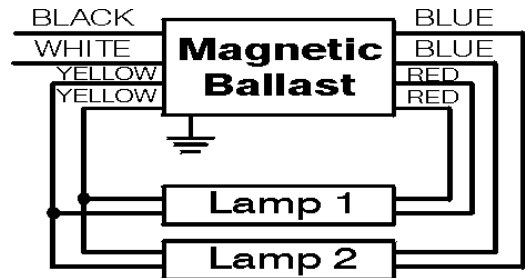

REV: "A"

FLUORESCENT BALLAST SPECIFICATIONS

DESCRIPTION

CATALOG E420-F-230-TP	TYPE Energy efficient magnetic	STARTING METHOD Rapid Start	NUMBER OF LAMPS 2	LAMP TYPE F30T12, F30SST12

ELECTRICAL CHARACTERISTICS

INPUT VOLTAGE 120v	LAMP WATTS 30/25w	INPUT WATTS 78w	INPUT CURRENT 0.65 A	OCV 240.0v	PF 0.99	FREQUENCY 60 Hz	SOUND RATED A
MIN START TEMP 50°F (60°F/SS lamp)	CLASS P	TYPE 1 outdoor	BALLAST FACTOR 0.95 (0.90 / SS lamp)	BEF 1.2179	THD <15%	NO PCB'S	

PHYSICAL CHARACTERISTICS

	CASE DIMENSIONS						
	UNITS	M1	M2	M3	W	L	H
	INCHES	1.687	8.906	8.344	2.375	9.500	1.500
	TOL(+/-)	0.010	0.010	0.010	0.050	0.050	0.050
	MM	43	226	212	60	241	38
	TOL(+/-)	0.25	0.25	0.25	1.30	1.30	1.30
LEAD LENGTH							
UNITS	BLACK	WHITE	RED	BLUE	YELLOW		
INCHES	22	22	26	26	36		
TOL(+/-)	3/8	3/8	3/8	3/8	3/8		
MM	559	559	600	600	914		
TOL(+/-)	10	10	10	10	10		

CARTON CHARACTERISTICS

UNITS/CARTON 10	CARTONS/LAYER 12 & 4	# OF LAYERS 5 & 1	UNITS/PALLET 640	PIECE WEIGHT 3.5 lbs	CARTON WEIGHT 36 lbs	PALLET WEIGHT 2,337 lbs
CARTONS/PALLET 64	CARTON DIMENSIONS 12" x 12" x 4"	PALLET DIMENSIONS 40" x 48" x 7"	PALLET DIMENSIONS LOADED, INCLUDING WOOD PALLET 40" x 48" x 32"			

CARTON LABEL

ELECTRICAL DIAGRAM

PRODUCT LABEL

120 VOLT 0.67 AMP 240 OCV 60 HZ FOR: 2-F30T12 or at 15.5°C Min. amb.: 2-F30T12/ES SOUND RATED A 3 YEAR WARRANTY	HIGH POWER FACTOR RAPID START BALLAST E420-F-230-TP MINIMUM 10° C MADE IN MEXICO		 CLASS P TYPE 1 OUTDOOR NON PCB

Lighting and Power Source
2707 Realty Road, Suite 110
Carrollton, TX 75006
Tel: (888) 385-4448
Fax: (972) 418-5858