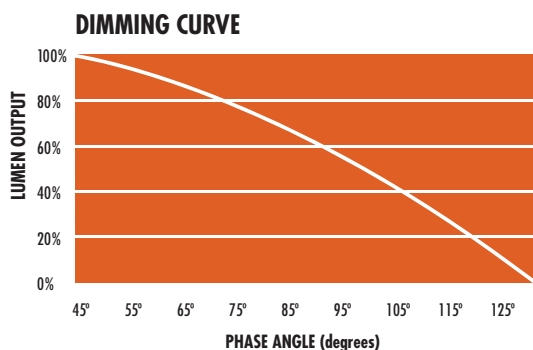

Item Number	Item Description	Lamp Watts	Incandescent Comparison (Watts)	Voltage	MOL/Height (Inches)	Diameter	Color	Lamp Finish	Lumens	Base Type	STK or SPC	Dimmable LED Deco Lamps
LED BULB LAMPS – CLEAR DECORATIVE, FULLY DIMMABLE, 25,000 HOURS | E26 BASE												
LDT3WH30K	LED 3 Watt Decorative Torpedo, White (3000K)	2.6	15 - 25	120	4.2	1.25	White (3000K)	Clear	92	E26	STK	
LDF3WH30K	LED 3 Watt Decorative Flame, White (3000K)	2.6	15 - 25	120	4.7	1.25	White (3000K)	Clear	85	E26	STK	
LDT3WH30KCC	LED 3 Watt Decorative Torpedo, Crystal Cut, White (3000K)	2.6	15-25	120	4.2	1.25	White (3000K)	Crystal Cut	85	E26	STK	
LDG163WH30K	LED 3 Watt G16.5 Globe, White (3000K)	2.6	15-25	120	2.8	2.0	White (3000K)	Clear	85	E26	STK	
LDA153WH30K	LED 3 Watt Decorative A-Lamp, White (3000K)	2.6	15-25	120	4.2	2.0	White (3000K)	Clear	85	E26	STK	

These Lamps aren't just energy-efficient, They're Brilliant!

These brilliantly engineered and designed lamps feature our exclusive omnidirectional LED design arrangement, which actually mimics the look of a traditional incandescent deco lamp. They look great and work even better.

- Accent and decorative lighting
- Chandeliers
- Ceiling Fans
- Indoor / Outdoor fixtures

OPTIMAL DIMMING WITH THREE OR MORE LAMPS.

Dimmable from 100% to 0.

These new LED Deco lamps also feature an industry exclusive – Full-Dimmability; and are perfect for applications such as chandeliers and decorative wall fixtures. They dim smoothly, all the way from 100% to 0%, without annoying flicker.