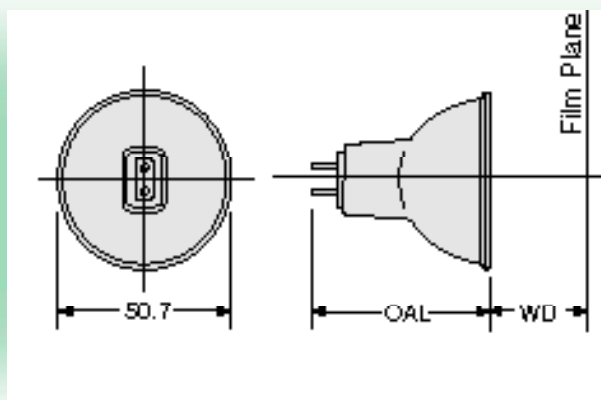

Center Screen Illuminance - Approximate value for reference only

GX5.3