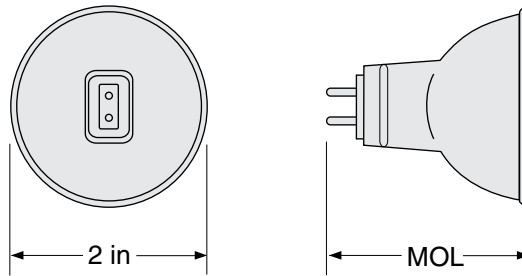

USHIO

CHARACTERISTICS & SPECIFICATIONS

WHITESTAR™
12 Volt - 35 & 50 Watt
GU5.3 Base

Chromaticity Coordinates:

4200K: x= 0.372 y= 0.371
4700K: x= 0.356 y= 0.365
5300K: x= 0.337 y= 0.345
6500K: x= 0.315 y= 0.325

Watts (W)	USHIO Ordering Code	USHIO Lamp Code	Dimension MOL (in)	Color Temp (K)	Beam Angle	Beam Spread	Luminous Intensity (cd)	Avg Life (h)
35	1003340	FMW/FG/WS/4200	1.78	4200	36°	Flood	600	4000
35	1003341	FMW/FG/WS/5300	1.78	5300	36°	Flood	500	4000
50	1002287	EXT/FG/WS/4700	1.78	4700	12°	Spot	5000	4000
50	1002286	EXZ/FG/WS/4200	1.78	4200	24°	Narrow Flood	2000	4000
50	1002249	EXN/FG/WS/4200	1.78	4200	36°	Flood	1200	4000
50	1003226	EXT/FG/WS/6500	1.78	6500	12°	Spot	3300	4000
50	1003224	EXZ/FG/WS/5300	1.78	5300	24°	Narrow Flood	1100	4000
50	1003225	EXN/FG/WS/5300	1.78	5300	36°	Flood	600	4000