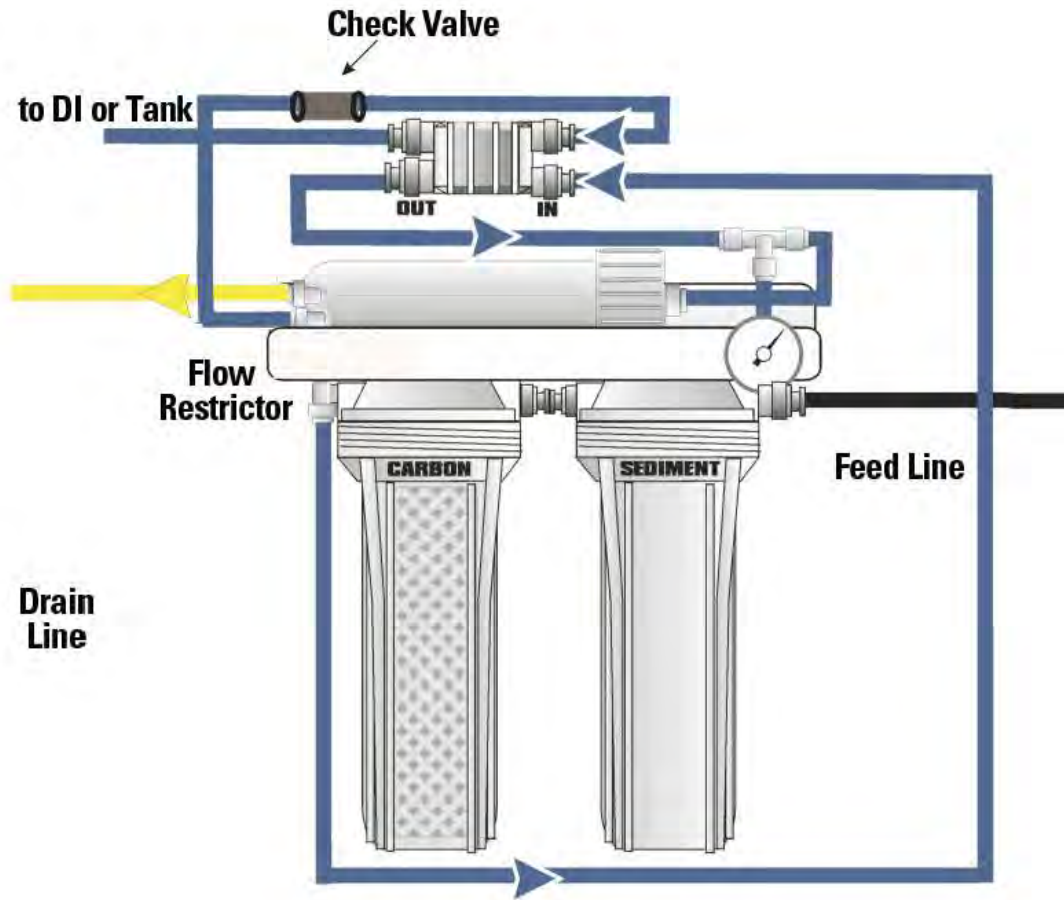

Automatic Shutoff Valve Diagram

Installing the ASO valve as seen in the Diagram will allow you to make water automatically with the help of a float valve or other external shutoff device.