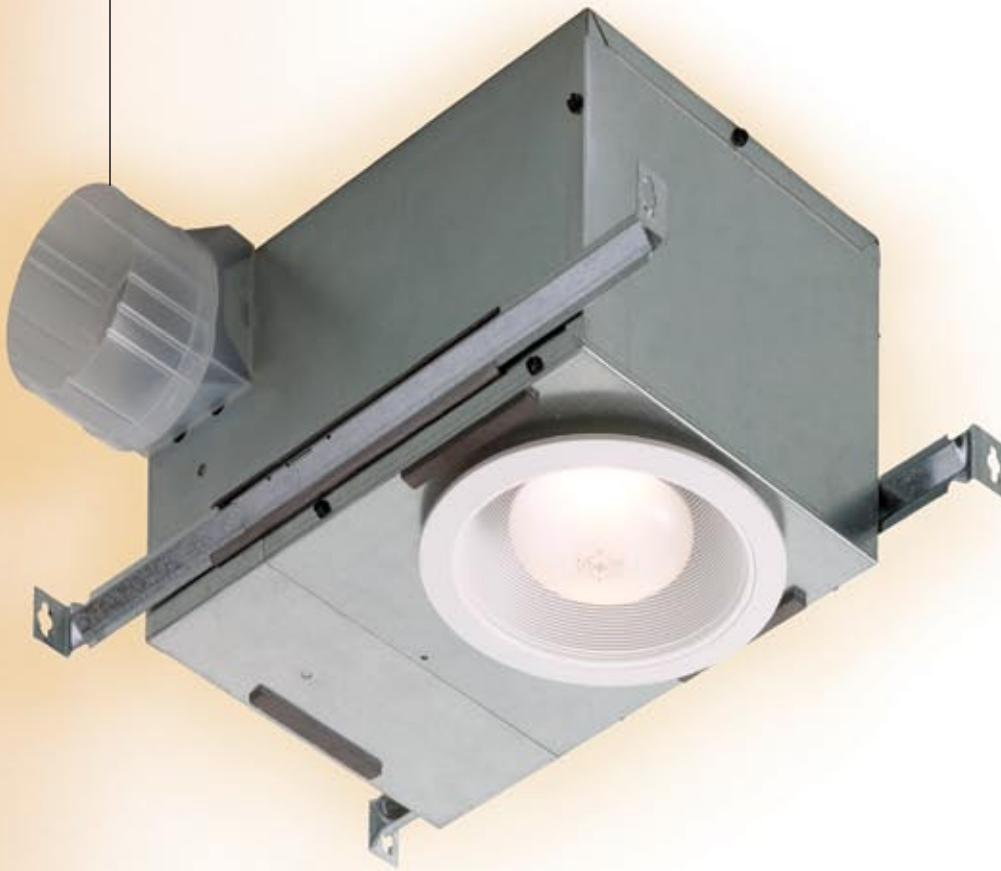

**BROAN**<sup>®</sup>

**You'd never know it's a fan,  
and that's the point.**

Once you find it, it's easy to see what makes our new fan light unique. After all, it's the only recessed light that features powerful ventilation, yet matches other recessed lighting fixtures. It's the ideal solution for keeping any room in your home fresh and comfortable. To see what you've been missing, contact Broan at 1-800-558-1711 for a distributor near you, or visit [www.Broan.com](http://www.Broan.com).

# It's the quiet fan light that's at home in any room.

Presenting the recessed fan light from Broan.

Recessed lights are popular lighting solutions. But Broan took it a step further by incorporating powerful ventilation in the same design. Our new fan lights disappear into the ceiling with other recessed lights, so they are practical decorating solutions for any room in the house. In the bath they control humidity, and in a utility room, kitchen, media room or high-traffic family room they keep the air fresh and comfortable.

- High efficiency centrifugal fan delivers 70 CFM at 1.5 sones
- Trim matched to designs of major recessed light manufacturers
- Multiple units can easily be used in larger rooms
- All models are UL Listed for use over bathtubs or showers when connected to a GFCI protected branch circuit. Model 744 also requires a PAR30L or PAR30LN type bulb.
- 6-7/8" high housing appropriate for new construction and 2" x 8" ceiling joists
- 4" round duct connector
- Not for use over cooking surfaces
- Optional wall control switches available
- Type IC, sealed housing

Model 744 & 744FL

Model	CFM	Sones	Lighting	Bulb Type	Energy Star	Ducting
744	70	1.5	75 W	R30 or BR30	—	4"
744FL*	70	1.5	14 W Fluor.	R30		4"

Energy Star fans use 65% less energy, on average, than standard models and may qualify for local utility rebates.