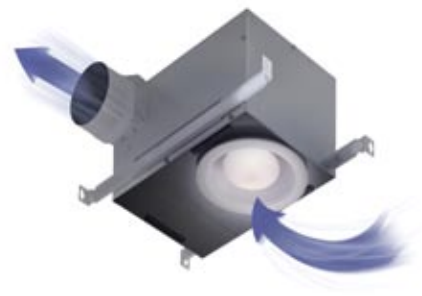

**BROAN**<sup>®</sup>

**You'd never know it's a fan,  
and that's the point.**

Once you find it, it's easy to see what makes our new fan light unique. After all, it's the only recessed light that features powerful ventilation, yet matches other recessed lighting fixtures. It's the ideal solution for keeping any room in your home fresh and comfortable. To see what you've been missing, contact Broan at 1-800-558-1711 for a distributor near you, or visit [www.Broan.com](http://www.Broan.com).

# It's the quiet fan light that's at home in any room.

Presenting the recessed fan light from Broan.

Recessed lights are popular lighting solutions. But Broan took it a step further by incorporating powerful ventilation in the same design. Our new fan lights disappear into the ceiling with other recessed lights, so they are practical decorating solutions for any room in the house. In the bath they control humidity, and in a utility room, kitchen, media room or high-traffic family room they keep the air fresh and comfortable.

- High efficiency centrifugal fan delivers 70 CFM at 1.5 sones
- Trim matched to designs of major recessed light manufacturers
- Multiple units can easily be used in larger rooms
- All models are UL Listed for use over bathtubs or showers when connected to a GFCI protected branch circuit. Model 744 also requires a PAR30L or PAR30LN type bulb.
- 6-7/8" high housing appropriate for new construction and 2" x 8" ceiling joists
- 4" round duct connector
- Not for use over cooking surfaces
- Optional wall control switches available
- Type IC, sealed housing

Model 744 & 744FL

Model	CFM	Sones	Lighting	Bulb Type	Energy Star	Ducting
744	70	1.5	75 W	R30 or BR30	—	4"
744FL*	70	1.5	14 W Fluor.	R30		4"

Energy Star fans use 65% less energy, on average, than standard models and may qualify for local utility rebates.