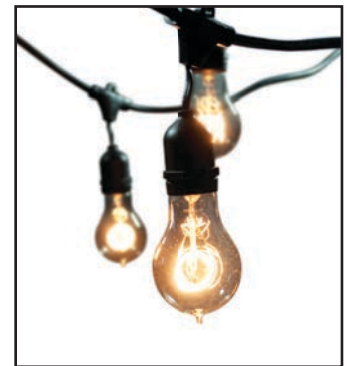

Decorative String Lights

COMMERCIAL GRADE

- 15 outdoor rated medium based (E26) sockets
- 48 ft. cord with 3 ft. spacing between each socket
- Maximum wattage for string run is 1500W
- Can connect up to 4 strings
- Bulbs not included with string light
- UL approved string

COMMERCIAL GRADE

- 15 outdoor rated medium based (E26) sockets
- 48 ft. cord with 3 ft. spacing between each socket
- Maximum wattage for string run is 1500W
- Can connect up to 4 strings
- Bulbs not included with string light
- UL approved string

STRING LIGHT
STRING15/E26

VINTAGE STRING LIGHT KIT
STRING15/E26-S14KT

STARLIGHT STRING LIGHT KIT
STRING15/E26-G16KT

NOSTALGIC STRING LIGHT KIT
STRING15/E26-A19KT

Base	Volts	Item #	Ordering Code	Inner/ Master	Description	Cord Length
E26	120	810001	STRING15/E26	1 / 4	15 Standard (E26) Base Sockets, 3' Spacing, 48' Cord, Bulbs Not Included	48'
E26	120	810002	STRING15/E26-S14KT	1 / 4	15 Standard (E26) Base Sockets, 3' Spacing, 48' Cord, Includes 15 S14 Bulbs	48'
E26	120	810003	STRING15/E26-G16KT	1 / 4	15 Standard (E26) Base Sockets, 3' Spacing, 48' Cord, Includes 15 Starlight Bulbs	48'
E26	120	810004	STRING15/E26-A19KT	1 / 4	15 Standard (E26) Base Sockets, 3' Spacing, 48' Cord, Includes 15 Nostalgic Bulbs	48'