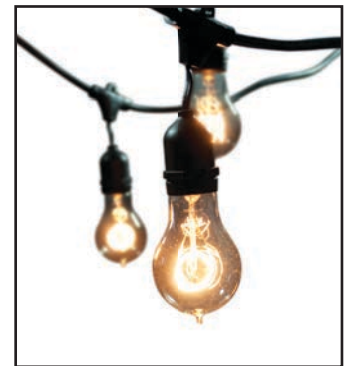

NOSTALGIC STRING LIGHT KIT
STRING15/E26-A19KT

Base	Volts	Item #	Ordering Code	Inner/ Master	Description	Cord Length
E26	120	810001	STRING15/E26	1 / 4	15 Standard (E26) Base Sockets, 3' Spacing, 48' Cord, Bulbs Not Included	48'
E26	120	810002	STRING15/E26-S14KT	1 / 4	15 Standard (E26) Base Sockets, 3' Spacing, 48' Cord, Includes 15 S14 Bulbs	48'
E26	120	810003	STRING15/E26-G16KT	1 / 4	15 Standard (E26) Base Sockets, 3' Spacing, 48' Cord, Includes 15 Starlight Bulbs	48'
E26	120	810004	STRING15/E26-A19KT	1 / 4	15 Standard (E26) Base Sockets, 3' Spacing, 48' Cord, Includes 15 Nostalgic Bulbs	48'