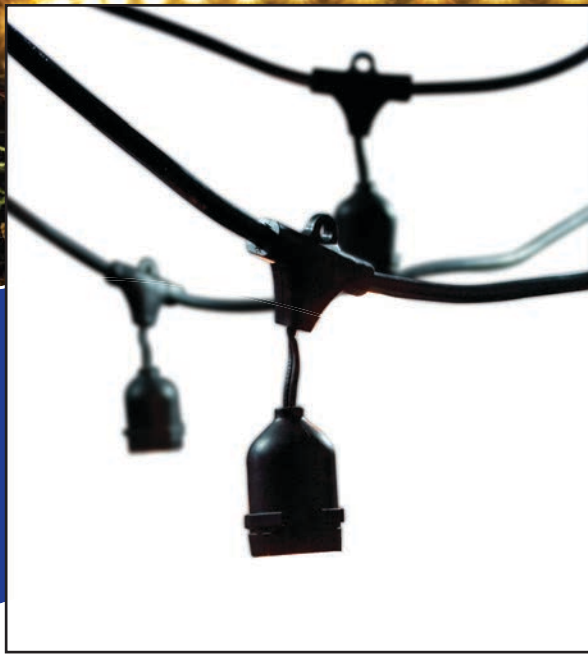

Decorative String Lights

COMMERCIAL GRADE

- 15 outdoor rated medium based (E26) sockets
- 48 ft. cord with 3 ft. spacing between each socket
- Maximum wattage for string run is 1500W
- Can connect up to 4 strings
- Bulbs not included with string light
- UL approved string

COMMERCIAL GRADE

- 15 outdoor rated medium based (E26) sockets
- 48 ft. cord with 3 ft. spacing between each socket
- Maximum wattage for string run is 1500W
- Can connect up to 4 strings
- Bulbs not included with string light
- UL approved string