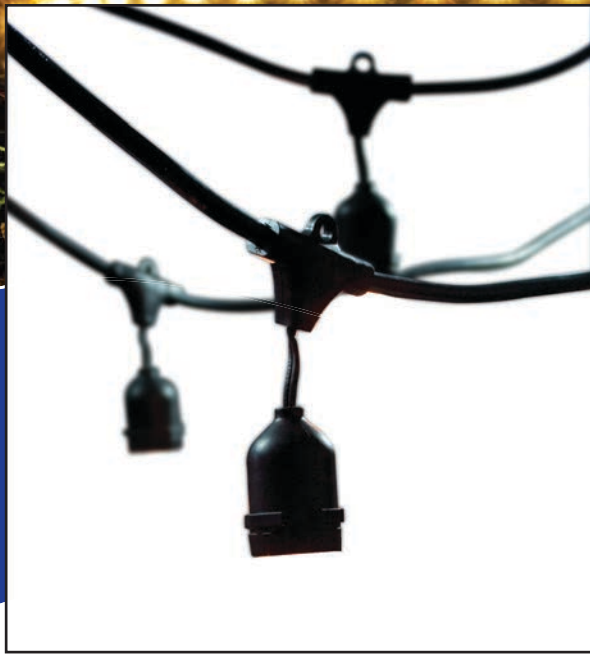

Decorative String Lights

COMMERCIAL GRADE

- 15 outdoor rated medium based (E26) sockets
- 48 ft. cord with 3 ft. spacing between each socket
- Maximum wattage for string run is 1500W
- Can connect up to 4 strings
- Bulbs not included with string light
- UL approved string

COMMERCIAL GRADE

- 15 outdoor rated medium based (E26) sockets
- 48 ft. cord with 3 ft. spacing between each socket
- Maximum wattage for string run is 1500W
- Can connect up to 4 strings
- Bulbs not included with string light
- UL approved string