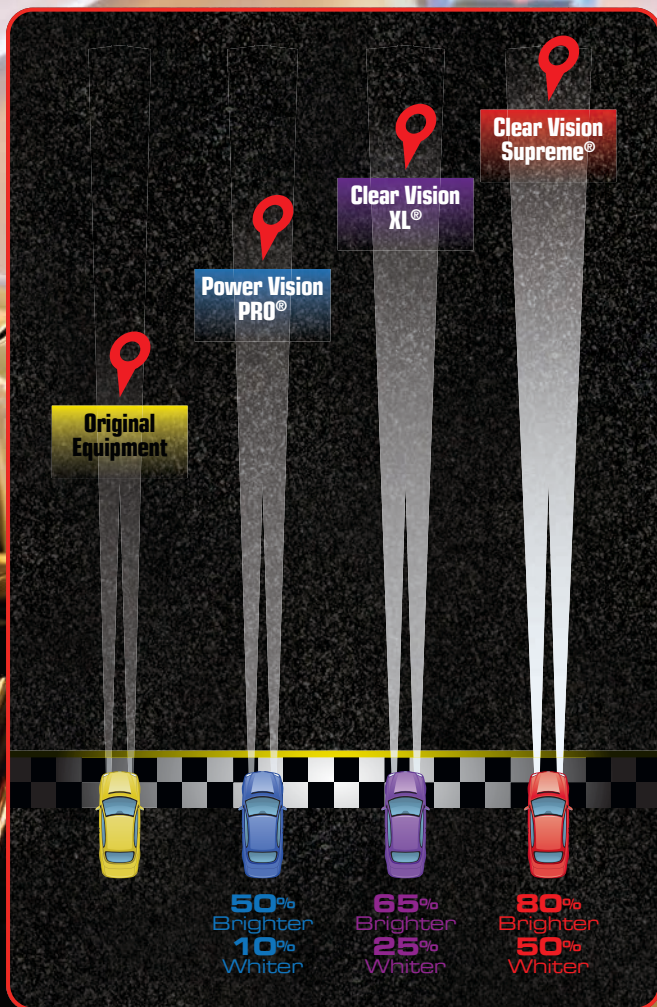

High Performance Forward Lighting

EiKO's line of High Performance Forward Lighting headlamps increase illumination and enhance the visibility of objects on the road. Drive safer and see farther with Clear Vision Supreme®, Clear Vision XL®, and Power Vision PRO® lamps from EiKO!

CLEAR VISION Supreme™

Clear Vision™ Supreme premium halogen headlamps feature SoLux® technology in order to produce the brightest, whitest and longest beam of any DOT legal headlamp. Up to 80% brighter and 50% whiter!

CLEAR VISION XL™

Clear Vision™ XL premium halogen headlamps feature a proprietary coating technology that produces up to 65% brighter and 25% whiter light.

POWER VISION PRO™

Power Vision™ PRO halogen headlamps feature a high performance tungsten filament that produces more light than the average lamp.