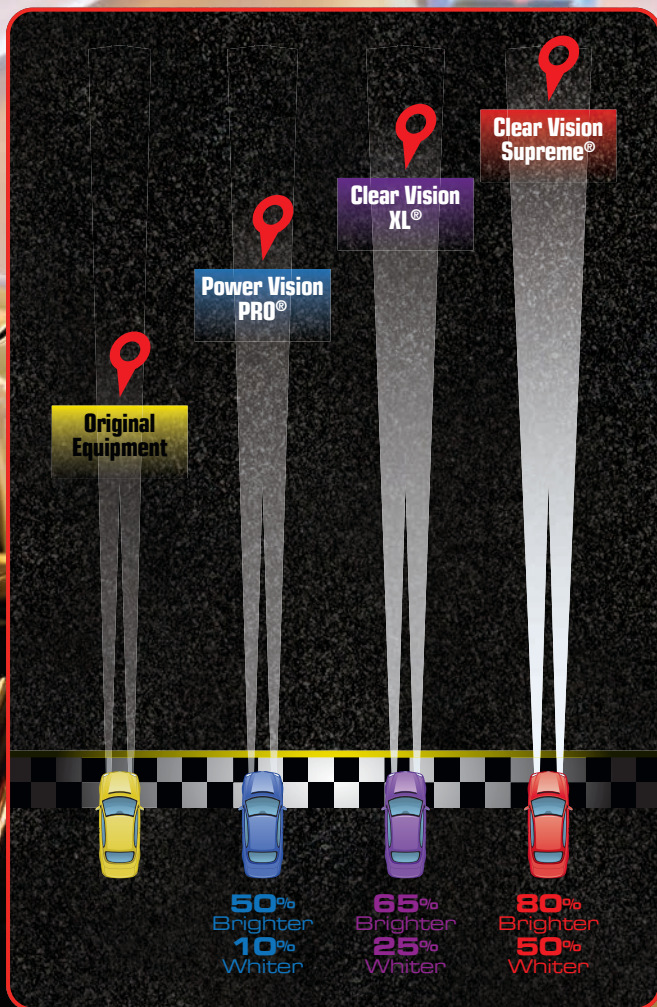

## High Performance Forward Lighting

EiKO's line of High Performance Forward Lighting headlamps increase illumination and enhance the visibility of objects on the road. Drive safer and see farther with Clear Vision Supreme®, Clear Vision XL®, and Power Vision PRO® lamps from EiKO!

## CLEAR VISION Supreme™

**Clear Vision™ Supreme** premium halogen headlamps feature SoLux® technology in order to produce the brightest, whitest and longest beam of any DOT legal headlamp. Up to 80% brighter and 50% whiter!

## CLEAR VISION XL™

**Clear Vision™ XL** premium halogen headlamps feature a proprietary coating technology that produces up to 65% brighter and 25% whiter light.