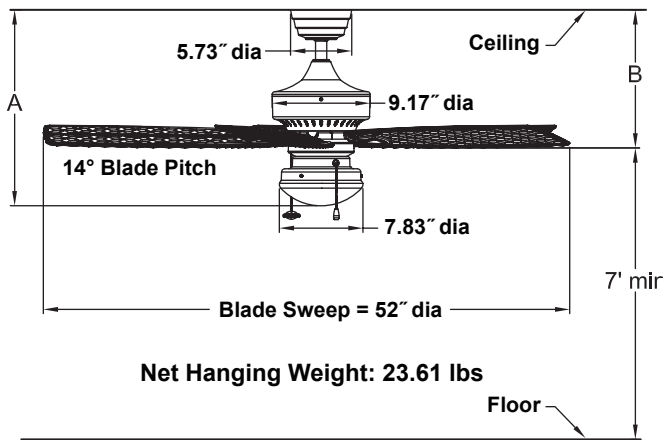

# 52" Wet Location Fan

	A	B
Fan w/4.5" downrod	18.36"	12.95"
Fan w/12" downrod	25.86"	20.45"
Fan w/18" downrod	31.86"	26.45"
Fan w/24" downrod	37.86"	32.45"
Fan w/36" downrod	49.86"	44.45"
Fan w/48" downrod	61.86"	56.45"
Fan w/60" downrod	73.86"	68.45"
Fan w/72" downrod	85.86"	80.45"

### MOTOR SPECS:

188 x 25 motor is designed for optimal performance with this fan.