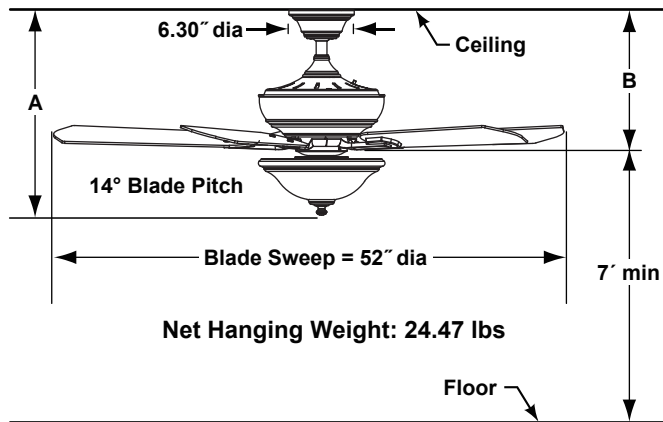

# FP8095\*\* Ceiling Fan

	A	B
Fan w/4.5" downrod	19.76"	13.44"
Fan w/12" downrod	27.26"	20.94"
Fan w/18" downrod	33.26"	26.94"
Fan w/24" downrod	39.26"	32.94"
Fan w/36" downrod	51.26"	44.94"
Fan w/48" downrod	63.26"	56.94"
Fan w/60" downrod	75.26"	68.94"
Fan w/72" downrod	87.26"	80.94"

### MOTOR SPECS:

172 x 17 motor is designed for optimal performance with this fan.