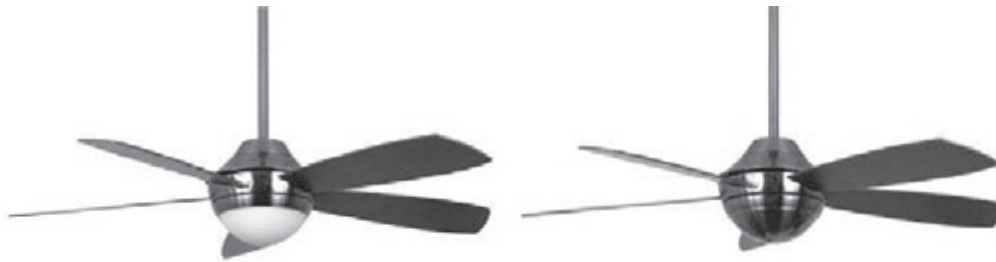

CELANO™

FP5420PW Ceiling Fan

INSTALLATION REQUIREMENTS:

Fan must be attached to a securely anchored electrical junction box capable of withstanding a load of at least 50 lbs.

ELECTRICAL REQUIREMENTS:

Requires a grounded electrical supply line of 120 volts AC, 60 Hz, 15 amp circuit.

MOTOR SPECS:

188 x 20 motor is designed for optimal performance with this fan. 220 VAC, 50 Hz export version available.

BLADES:

A set of five 21.3" wood blades is included—walnut with OB and PW finishes and cherry with PN finish. Optional set of five cherry wood blades (B5400CY) is available for OB and PW fans—sold separately.

CONTROL OPTIONS:

TR24WH hand-held remote control with wall mount is included. Push button remote control has 3 fan speeds, infinite light levels and off button. Optional CWRL4 wall control, CRL4WH and CRL8TS hand-held remote control are available—sold separately. Instructions are provided with each control.

LIGHTING OPTIONS:

One bulb (100-watt halogen minican bulb -included) downlight fixture is included with this fan assembly. Maximum downlight wattage not to exceed 100 watts.

DOWNROD OPTIONS:

Fan comes with a 1" dia. x 6" long downrod (DR1-6). Optional downrods available in 12", 18", 24", 36", 48", 60" and 72" lengths. A downrod coupler is available for installations requiring a downrod longer than 72". Optional Decorative DR Sleeve (DRS54**) is available, requires an 18" or longer downrod. Fan can be mounted on a sloped ceiling up to 30°. Most sloped ceiling installations require a downrod longer than the standard 6" downrod. Optional close-to-ceiling kit is available as well—sold separately. Call your local dealer for more information.