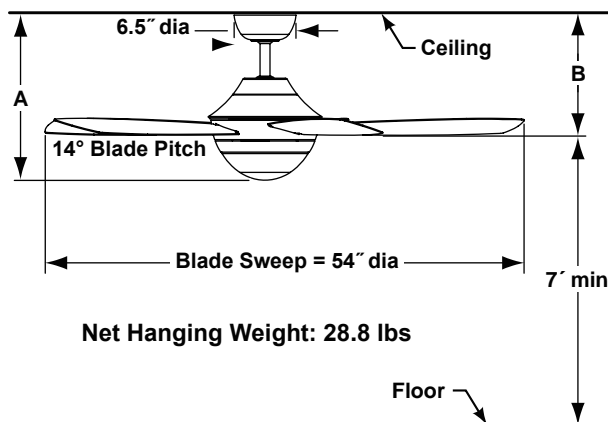

CELANO™

FP5420PW Ceiling Fan

INSTALLATION REQUIREMENTS:

Fan must be attached to a securely anchored electrical junction box capable of withstanding a load of at least 50 lbs.

ELECTRICAL REQUIREMENTS:

Requires a grounded electrical supply line of 120 volts AC, 60 Hz, 15 amp circuit.

MOTOR SPECS:

188 x 20 motor is designed for optimal performance with this fan. 220 VAC, 50 Hz export version available.

BLADES:

A set of five 21.3" wood blades is included—walnut with OB and PW finishes and cherry with PN finish. Optional set of five cherry wood blades (B5400CY) is available for OB and PW fans—sold separately.

LIGHTING OPTIONS:

One bulb (100-watt halogen minican bulb -included) downlight fixture is included with this fan assembly. Maximum downlight wattage not to exceed 100 watts.

DOWNROD OPTIONS:

Fan comes with a 1" dia. x 6" long downrod (DR1-6). Optional downrods available in 12", 18", 24", 36", 48", 60" and 72" lengths. A downrod coupler is available for installations requiring a downrod longer than 72". Optional Decorative DR Sleeve (DRS54**) is available, requires an 18" or longer downrod. Fan can be mounted on a sloped ceiling up to 30°. Most sloped ceiling installations require a downrod longer than the standard 6" downrod. Optional close-to-ceiling kit is available as well—sold separately. Call your local dealer for more information.