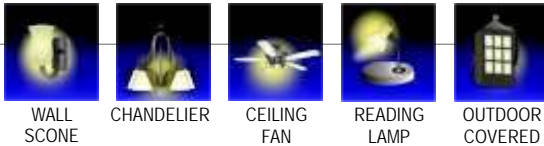

CANDLE AND CANDELABRA CFL

Decorative Candle and Candelabra CFL

| Nominal Wattage | Model # | Item Description & CCT | Initial Lumen | Average Rated Life (Hrs.) | Diameter (Inches/mm) | Length/ (Inches/mm) | Pack Inner/ Master | Item # |
|-----------------|--------------------|--|---------------|---------------------------|----------------------|---------------------|--------------------|--------|
| 7 | 7WODCD/E12 | 7W Candle CFL Candelabra Base Soft White | 340 | 10,000 | 1.8 / 45 | 4.7 / 119 | 12 | 139 |
| 7 | 7WODCD | 7W Candle CFL Medium Base Soft White | 340 | 10,000 | 1.8 / 45 | 4.8 / 122 | 12 | 140 |
| 13 | ● 13WODT2S/E12 | 13W T2 Spiral CFL Candelabra Base Soft White | 825 | 10,000 | 1.8 / 46 | 4.2 / 106 | 25/50 | 165 |
| 13 | ● 13WODT2S/E12/41K | 13W T2 Spiral CFL Candelabra Base Cool White | 825 | 10,000 | 1.8 / 46 | 4.2 / 106 | 25/50 | 171 |
| 13 | ● 13WODT2S/E12/50K | 13W T2 Spiral CFL Candelabra Base Natural DL | 825 | 10,000 | 1.8 / 46 | 4.2 / 106 | 25/50 | 172 |

Applications

WALL SCONE CHANDELIER CEILING FAN READING LAMP OUTDOOR COVERED

Features

- ⚡ 10,000 hour average rated life reduces relamping & related costs
- ⚡ Rare earth tri-phosphor with 80 plus CRI for better performance
- ⚡ High Luminous Efficacy
- ⚡ 75% Lower Power Consumption over incandescent bulbs
- ⚡ Available in various color temperature
- ⚡ Compact in Size and fits most applications

Notes

- ⚡ Not Dimmable
- ⚡ Available in other color temperature also (upon request)
- ⚡ Dimension with + 0.1 inch tolerance