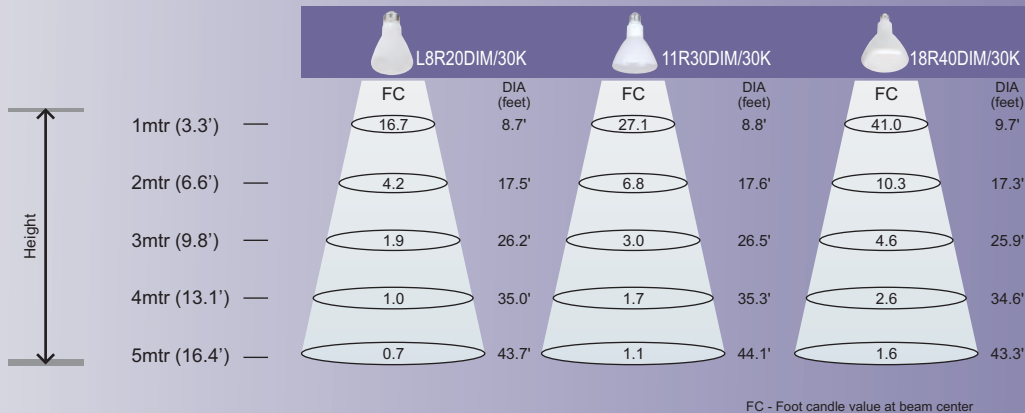

LED R20/30/40 Reflector Shape Dimmable Light Bulb

LED DIMMABLE Reflector

Nominal Wattage	Overdrive Model #	Description	Initial Lumen	Lm/watt	Power Factor	CRI	Average Rated Life (Hrs.)	Dia Inch	Length Inch	Case Qty	Item #
8	• L8R20DIM/30K	8W LED R20 Shape Bulb Dimmable - 3000K	520	65	0.70	82	25,000	2.48 / 63	3.9 / 100	12	525
11	• L11R30DIM/30K	11W LED R30 Shape Bulb Dimmable - 3000K	750	64	0.70	82	25,000	3.74 / 95	5.1 / 130	12	514
11	• L11R30DIM/50K	11W LED R30 Shape Bulb Dimmable - 5000K	790	68	0.70	82	35,000	3.74 / 95	5.1 / 130	12	524
18	• L18R40DIM/30K	18W LED R40 Shape Bulb Dimmable - 3000K	1230	68	0.90	82	25,000	5.0 / 127	6.5 / 164	12	526
18	• L18R40DIM/50K	18W LED R40 Shape Bulb Dimmable - 5000K	1320	73	0.90	82	35,000	5.0 / 127	6.5 / 164	12	527

• LM79 • ENERGY STAR

Applications

Dims down to 0%

Features

- Designed for long product life - electronics and LEDs
- Instantly bright and color stability over lifetime of product
- Environmentally friendly - mercury free & lead free
- Maintenance free for more than ten years (assuming 8 hours per day 365 days per year)
- Significantly reduces maintenance costs
- Intelligently and aesthetically designed
- Low energy consumption Save up to 80% in energy cost
- Direct replacement and easy to fit
- Instant On Light

Notes

- Available in other color temperature also (upon request)
- Dimension with + 0.1 inch tolerance
- Lumen Maintenance (L70 > 25,000 hrs.)
- Specifications can be changed without prior notice, as LED is a dynamic & new evolving technology
- **CAUTION** : The lamp may not be compatible with all dimmer. Check www.overdrive-lighting.com or www.overdriveasia.com to find up to date dimmer compatibility option.