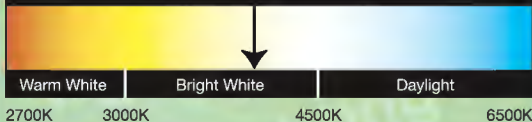

lighting facts^{CM}

A Program of the U.S. DDE

Light Output (Lumens)	950
Watts	18
Lumens per Watt (Efficacy)	53

Color Accuracy	86
Color Rendering Index (CRI)	

Light Color

Correlated Color Temperature (CCT)

4000 (Bright White)

All results are according to IESNA LM-79-2008: *Approved Method for the Electrical and Photometric Testing of Solid-State Lighting*. The U.S. Department of Energy (DOE) verifies product test data and results.