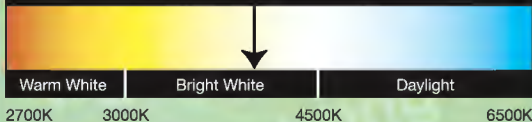

lighting facts^{CM}

A Program of the U.S. DDE

Light Output (Lumens)	950
Watts	18
Lumens per Watt (Efficacy)	53

Color Accuracy	86
Color Rendering Index (CRI)	

Light Color

Correlated Color Temperature (CCT)

4000 (Bright White)

All results are according to IESNA LM-79-2008: *Approved Method for the Electrical and Photometric Testing of Solid-State Lighting*. The U.S. Department of Energy (DOE) verifies product test data and results.