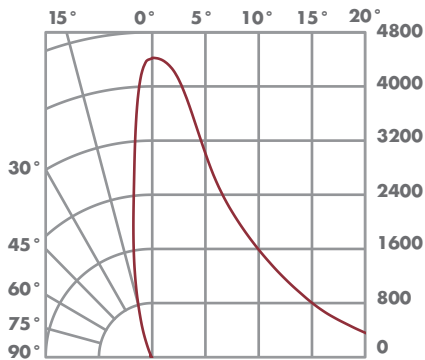

Distance To Floor	Beam Diameter (50% CBCP)	Footcandles On Floor (12 W)
5'	1.1'	268
10'	2.3'	67
15'	3.4'	30
20'	4.6'	17

22°

3000K