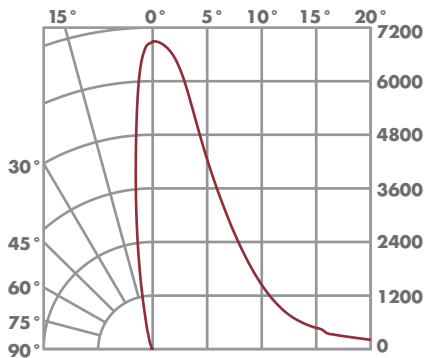

10°

3000K

Distance To Floor	Beam Diameter (50% CBCP)	Footcandles On Floor (12 W)
5'	0.7'	700
10'	1.4'	175
15'	2.1'	78
20'	2.8'	44

16°

3000K

Distance To Floor	Beam Diameter (50% CBCP)	Footcandles On Floor (12 W)
5'	1.1'	268
10'	2.3'	67
15'	3.4'	30
20'	4.6'	17