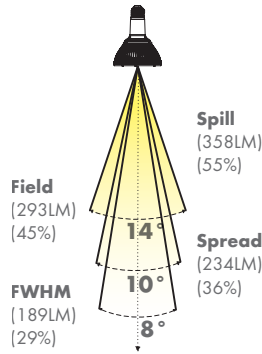

iPAR™-30L

Fixed Wattage

iPAR™-30L

PRODUCT SUMMARY

- Fixed Wattage
- Non-Dimmable
- 3 Color Temperatures
- Multiple Beam Spreads, Custom Optics
- Proprietary CrimpFin™ Heatsink Design
- 50,000 hour life, 5 year warranty
- Halogen PAR form factor (ANSI compliant)
- No UV or IR radiation
- Voltage: 120VAC
- 0.9 Power Factor
- Socket Type: Medium Screw Base
- Environment: Dry
- Length: 4.6 in, 117 mm
- Diameter: 3.75 in, 95 mm
- Weight: 0.75 lbs, 340 g

120~

2700K

3000K

4300K

Catalog#	Power	CCT (K)	CRI	Beam Spread	FWHM	Lumens	CBCP
iPAR30L27101N	12 W	2700	82	10°	8°	600	16,500
iPAR30L27161N			82	16°	13°		6,400
iPAR30L27221N			82	22°	15°		4,300
iPAR30L30101N	12 W	3000	82	10°	8°	650	17,500
iPAR30L30161N			82	16°	13°		6,700
iPAR30L30221N			82	22°	15°		4,500
iPAR30L43101N	12 W	4300	75	10°	8°	700	18,400
iPAR30L43161N			75	16°	13°		7,000
iPAR30L43221N			75	22°	15°		4,700

1342 South Powerline Road, Deerfield Beach, FL 33442

Toll Free 888.778.9864 | Fax Orders to: 954-971-3725 | info@msissl.com | www.msissl.com

iPAR-30L™

CANDELA DISTRIBUTION

BEAM DISTRIBUTION

0° AIMING FOOTCANDLES

10°

3000K

Distance To Floor	Beam Diameter (50% CBCP)	Footcandles On Floor (12 W)
5'	0.7'	700
10'	1.4'	175
15'	2.1'	78
20'	2.8'	44

16°

3000K

Distance To Floor	Beam Diameter (50% CBCP)	Footcandles On Floor (12 W)
5'	1.1'	268
10'	2.3'	67
15'	3.4'	30
20'	4.6'	17