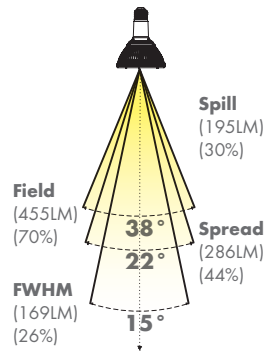

10°

3000K

Distance To Floor	Beam Diameter (50% CBCP)	Footcandles On Floor (12 W)
5'	0.7'	700
10'	1.4'	175
15'	2.1'	78
20'	2.8'	44

16°

3000K

Distance To Floor	Beam Diameter (50% CBCP)	Footcandles On Floor (12 W)
5'	1.1'	268
10'	2.3'	67
15'	3.4'	30
20'	4.6'	17

22°

3000K

Distance To Floor	Beam Diameter (50% CBCP)	Footcandles On Floor (12 W)
5'	1.3'	180
10'	2.6'	45
15'	3.9'	20
20'	5.3'	11

CAUTION: Risk of electric shock. Do not open - no user serviceable parts inside. Use in dry locations only. Turn power off before inspection, installation, or removal. Not intended for use with emergency exit fixtures or emergency exit lights. Not for use where exposed to the weather. Not for use in completely enclosed fixtures. Use only on 120 Volts, 60 Hz circuits. Added weight of the device may cause instability of a free-standing portable luminaire.