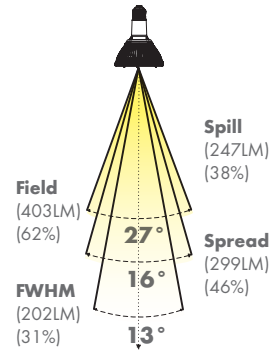

10°

3000K

Distance To Floor	Beam Diameter (50% CBCP)	Footcandles On Floor (12 W)
5'	0.7'	700
10'	1.4'	175
15'	2.1'	78
20'	2.8'	44

16°

3000K

Distance To Floor	Beam Diameter (50% CBCP)	Footcandles On Floor (12 W)
5'	1.1'	268
10'	2.3'	67
15'	3.4'	30
20'	4.6'	17

22°

3000K

Distance To Floor	Beam Diameter (50% CBCP)	Footcandles On Floor (12 W)
5'	1.3'	180
10'	2.6'	45
15'	3.9'	20
20'	5.3'	11

CAUTION: Risk of electric shock. Do not open - no user serviceable parts inside. Use in dry locations only. Turn power off before inspection, installation, or removal. Not intended for use with emergency exit fixtures or emergency exit lights. Not for use where exposed to the weather. Not for use in completely enclosed fixtures. Use only on 120 Volts, 60 Hz circuits. Added weight of the device may cause instability of a free-standing portable luminaire.