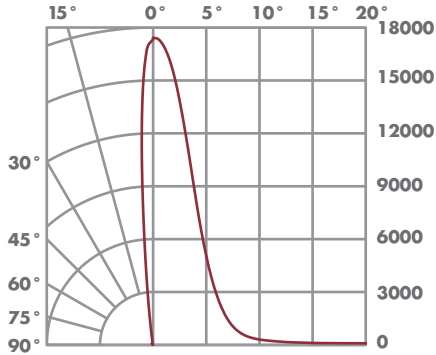

iPAR-30L™

CANDELA DISTRIBUTION

BEAM DISTRIBUTION

0° AIMING FOOTCANDLES

10°

3000K