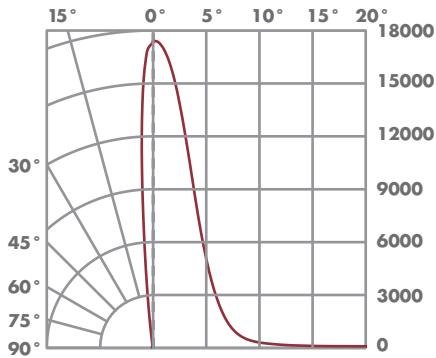

iPAR-30S™

CANDELA DISTRIBUTION

BEAM DISTRIBUTION

0° AIMING FOOTCANDLES

10°

3000K