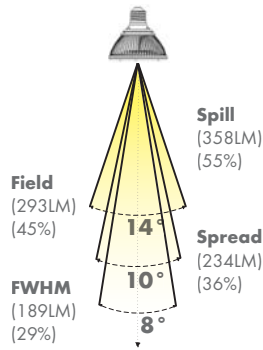

- Fixed Wattage
- Non-Dimmable
- 3 Color Temperatures
- Multiple Beam Spreads, Custom Optics
- Proprietary CrimpFin™ Heatsink Design
- 50,000 hour life, 5 year warranty
- Halogen PAR form factor (ANSI compliant)
- No UV or IR radiation
- Voltage: 120VAC
- 0.9 Power Factor
- Socket Type: Medium Screw Base
- Environment: Dry
- Length: 3.6 in, 92 mm
- Diameter: 3.75 in, 95 mm
- Weight: 0.65 lbs, 300 g

Catalog#	Power	CCT (K)	CRI	Beam Spread	FWHM	Lumens	CBCP
iPAR30S27101N	12 W	2700	82	10°	8°	600	16,500
iPAR30S27161N			82	16°	13°		6,400
iPAR30S27221N			82	22°	15°		4,300
iPAR30S30101N	12 W	3000	82	10°	8°	650	17,500
iPAR30S30161N			82	16°	13°		6,700
iPAR30S30221N			82	22°	15°		4,500
iPAR30S43101N	12 W	4300	75	10°	8°	700	18,400
iPAR30S43161N			75	16°	13°		7,000
iPAR30S43221N			75	22°	15°		4,700

1342 South Powerline Road, Deerfield Beach, FL 33442

Toll Free 888.778.9864 | Fax Orders to: 954-971-3725 | info@msissl.com | www.msissl.com

iPAR-30S™

CANDELA DISTRIBUTION

BEAM DISTRIBUTION

0° AIMING FOOTCANDLES

10°

3000K

Distance To Floor	Beam Diameter (50% CBCP)	Footcandles On Floor
5'	0.7'	700
10'	1.4'	175
15'	2.1'	78
20'	2.8'	44

16°

3000K

Distance To Floor	Beam Diameter (50% CBCP)	Footcandles On Floor
5'	1.1'	268
10'	2.3'	67
15'	3.4'	30
20'	4.6'	17