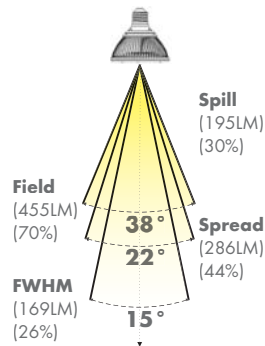

- Fixed Wattage
- Non-Dimmable
- 3 Color Temperatures
- Multiple Beam Spreads, Custom Optics
- Proprietary CrimpFin™ Heatsink Design
- 50,000 hour life, 5 year warranty
- Halogen PAR form factor (ANSI compliant)
- No UV or IR radiation
- Voltage: 120VAC
- 0.9 Power Factor
- Socket Type: Medium Screw Base
- Environment: Dry
- Length: 3.6 in, 92 mm
- Diameter: 3.75 in, 95 mm
- Weight: 0.65 lbs, 300 g

1342 South Powerline Road, Deerfield Beach, FL 33442

Toll Free 888.778.9864 | Fax Orders to: 954-971-3725 | info@msissl.com | www.msissl.com

iPAR-30S™

CANDELA DISTRIBUTION

BEAM DISTRIBUTION

0° AIMING FOOTCANDLES

10°

3000K

Distance To Floor	Beam Diameter (50% CBCP)	Footcandles On Floor
5'	0.7'	700
10'	1.4'	175
15'	2.1'	78
20'	2.8'	44

16°

3000K

Distance To Floor	Beam Diameter (50% CBCP)	Footcandles On Floor
5'	1.1'	268
10'	2.3'	67
15'	3.4'	30
20'	4.6'	17

22°

3000K

Distance To Floor	Beam Diameter (50% CBCP)	Footcandles On Floor
5'	1.3'	180
10'	2.6'	45
15'	3.9'	20
20'	5.3'	11

CAUTION: Risk of electric shock. Do not open - no user serviceable parts inside. Use in dry locations only. Turn power off before inspection, installation, or removal. Not intended for use with emergency exit fixtures or emergency exit lights. Not for use where exposed to the weather. Not for use in completely enclosed fixtures. Use only on 120 Volts, 60 Hz circuits. Added weight of the device may cause instability of a free-standing portable luminaire.