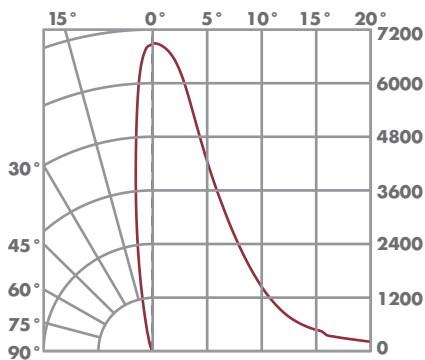

10°

3000K

Distance To Floor	Beam Diameter (50% CBCP)	Footcandles On Floor
5'	0.7'	700
10'	1.4'	175
15'	2.1'	78
20'	2.8'	44

16°

3000K

Distance To Floor	Beam Diameter (50% CBCP)	Footcandles On Floor
5'	1.1'	268
10'	2.3'	67
15'	3.4'	30
20'	4.6'	17