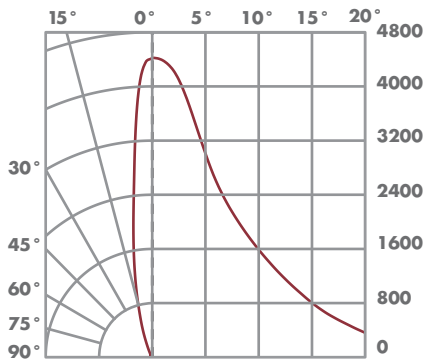

Distance To Floor	Beam Diameter (50% CBCP)	Footcandles On Floor
5'	1.1'	268
10'	2.3'	67
15'	3.4'	30
20'	4.6'	17

22°

3000K