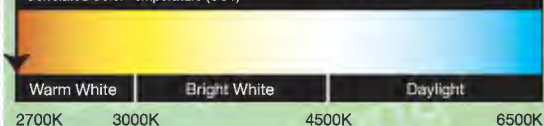

# lighting facts<sup>®</sup>

A Program of the U.S. DDE

<b>Light Output (Lumens)</b>	<b>600</b>
<b>Watts</b>	<b>12</b>
<b>Lumens per Watt (Efficacy)</b>	<b>50</b>

<b>Color Accuracy</b>	<b>82</b>
Color Rendering Index (CRI)	

**Light Color** **2700 (Warm White)**

Correlated Color Temperature (CCT)

All results are according to IESNA LM-79-2008: *Approved Method for the Electrical and Photometric Testing of Solid-State Lighting*. The U.S. Department of Energy (DOE) verifies product test data and results.