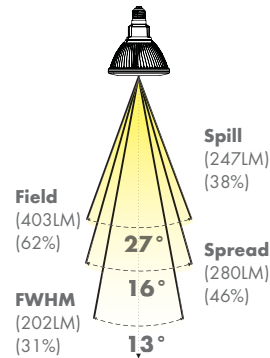

## CANDELA DISTRIBUTION

## BEAM DISTRIBUTION

## 0° AIMING FOOTCANDLES

10°

3000K

Distance To Floor	Beam Diameter (50% CBCP)	Footcandles On Floor
5'	0.7'	700
10'	1.4'	175
15'	2.1'	78
20'	2.8'	44

16°

3000K

Distance To Floor	Beam Diameter (50% CBCP)	Footcandles On Floor
5'	1.1'	268
10'	2.3'	67
15'	3.4'	30
20'	4.6'	17

22°

3000K

Distance To Floor	Beam Diameter (50% CBCP)	Footcandles On Floor
5'	1.3'	180
10'	2.6'	45
15'	3.9'	20
20'	5.3'	11

**CAUTION:** Risk of electric shock. Do not open - no user serviceable parts inside. Use in dry locations only. Turn power off before inspection, installation, or removal. Not intended for use with emergency exit fixtures or emergency exit lights. Not for use where exposed to the weather. Not for use in completely enclosed fixtures. Use only on 120 Volts, 60 Hz circuits. Added weight of the device may cause instability of a free-standing portable luminaire.