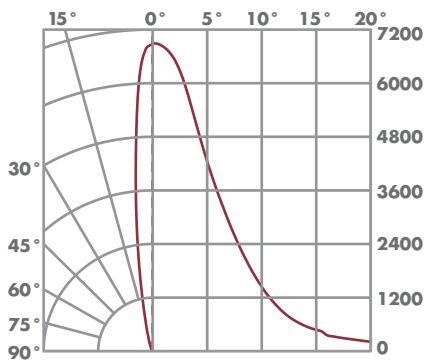

## BEAM DISTRIBUTION

## 0° AIMING FOOTCANDLES

10°

3000K

Distance To Floor	Beam Diameter (50% CBCP)	Footcandles On Floor
5'	0.7'	700
10'	1.4'	175
15'	2.1'	78
20'	2.8'	44

16°

3000K

Distance To Floor	Beam Diameter (50% CBCP)	Footcandles On Floor
5'	1.1'	268
10'	2.3'	67
15'	3.4'	30
20'	4.6'	17