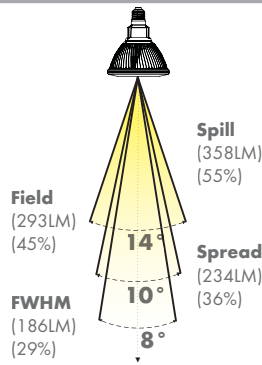

iPAR™-38

CANDELA DISTRIBUTION

BEAM DISTRIBUTION

0° AIMING FOOTCANDLES

10°

3000K