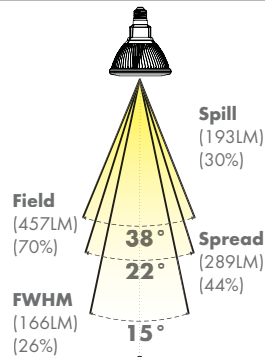

## CANDELA DISTRIBUTION

## BEAM DISTRIBUTION

## 0° AIMING FOOTCANDLES

10°

3000K

Distance To Floor	Beam Diameter (50% CBCP)	Footcandles On Floor
5'	0.7'	700
10'	1.4'	175
15'	2.1'	78
20'	2.8'	44

16°

3000K

Distance To Floor	Beam Diameter (50% CBCP)	Footcandles On Floor
5'	1.1'	268
10'	2.3'	67
15'	3.4'	30
20'	4.6'	17

22°

3000K

Distance To Floor	Beam Diameter (50% CBCP)	Footcandles On Floor
5'	1.3'	180
10'	2.6'	45
15'	3.9'	20
20'	5.3'	11

**CAUTION:** Risk of electric shock. Do not open - no user serviceable parts inside. Use in dry locations only. Turn power off before inspection, installation, or removal. Not intended for use with emergency exit fixtures or emergency exit lights. Not for use where exposed to the weather. Not for use in completely enclosed fixtures. Use only on 120 Volts, 60 Hz circuits. Added weight of the device may cause instability of a free-standing portable luminaire.