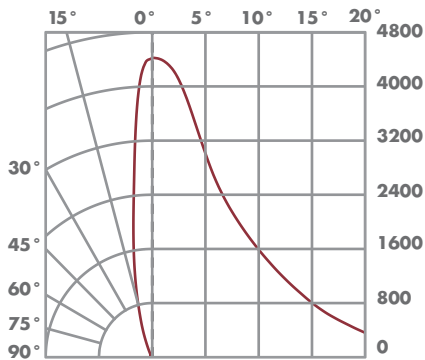

Distance To Floor	Beam Diameter (50% CBCP)	Footcandles On Floor
5'	1.1'	268
10'	2.3'	67
15'	3.4'	30
20'	4.6'	17

22°

3000K