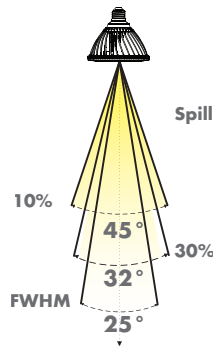

## PRODUCT SUMMARY

- Fixed Wattage, Dimmable
- Multiple Color Temperatures Available
- Custom Optics
- High Efficacy
- Proprietary Crimpfin Heatsink Design
- 50,000 hour life, 5 year warranty
- Halogen PAR form factor (ANSI compliant)
- No UV or IR radiation
- Voltage: 120VAC
- 0.9 Power Factor
- Socket Type: Medium Screw Base
- Environment: Dry
- Length: 3.6 in, 92 mm
- Diameter: 3.75 in, 95 mm
- Weight: 7.05 ounces, 200 g

## BEAM DISTRIBUTION

## 0° AIMING FOOTCANDLES

15°

3000K

Distance To Floor	Beam Diameter (50% CBCP)	Footcandles On Floor
5'	1.3'	360
10'	2.6'	90
15'	3.9'	40
20'	5.3'	23

25°

3000K

Distance To Floor	Beam Diameter (50% CBCP)	Footcandles On Floor
5'	2.2'	141
10'	4.4'	35
15'	6.7'	16
20'	8.9'	9