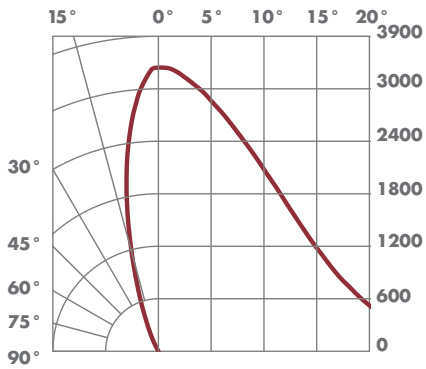

## BEAM DISTRIBUTION

## 0° AIMING FOOTCANDLES

15°

3000K

Distance To Floor	Beam Diameter (50% CBCP)	Footcandles On Floor
5'	1.3'	360
10'	2.6'	90
15'	3.9'	40
20'	5.3'	23

25°

3000K

Distance To Floor	Beam Diameter (50% CBCP)	Footcandles On Floor
5'	2.2'	141
10'	4.4'	35
15'	6.7'	16
20'	8.9'	9