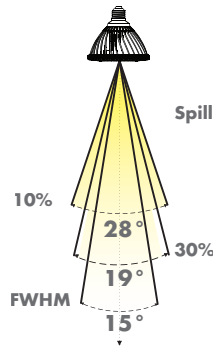

xPAR-30S™

CANDELA DISTRIBUTION

BEAM DISTRIBUTION

0° AIMING FOOTCANDLES

15°

3000K