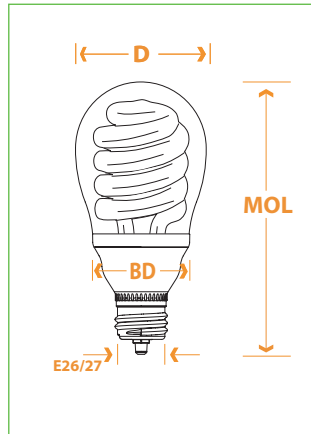

New! Product Information Bulletin
ANALOG DIMMING™
10% 100%
HIGH POWER FACTOR

Technical Data: A19 & A21 ANALOG DIMMING™

CFL-A™ Electronic, HPF, Medium Base (E26/27), 120VAC- 50/60Hz, 8,000 Hours Average Life												Incandescent Equivalent			
Item Number	Watts	Input Line Current At Full Power	Max Line Current When Dimming	Power Factor	THD	M.O.L. (Inch)	(D) (Inch)	(BD) (Inch)	Color Temp. (°K)	CRI	Lumens	Lm/W	Watts	Lumens	Lm/W
61920-ADIM	20	0.19 A	0.38 A	>0.70	<40%	5.5	2.625	1.57	2750	>82	1100	55	75	1050	14
61916-ADIM	16	0.15 A	0.30 A	>0.70	<40%	5.0	2.375	1.57	2750	>82	900	55	70	950	14
61914-ADIM	14	0.13 A	0.26 A	>0.70	<40%	5.0	2.375	1.57	2750	>82	800	57	60	900	14
61911-ADIM	11	0.10 A	0.22 A	>0.70	<40%	5.0	2.375	1.57	2700	>82	600	55	40	550	14
61909-ADIM	9	0.09 A	0.20 A	>0.70	<40%	5.0	2.375	1.57	2700	>82	450	57	25	350	14

APPLICATION INFORMATION: TO BE USED WITH TABLE LAMPS • PENDANT LAMPS • DESK LAMPS • OUTDOOR FIXTURES • TRACK LIGHTS • RECESSED CANS • WARDROBE CLOSETS • DRIVEWAYS • WALKWAYS • YARDS & GARDENS • OPEN & TOTALLY ENCLOSED FIXTURES • USE WITH OCCUPANCY SENSORS MADE FOR COMPACT FLUORESCENT LAMPS AND ANY DIMMER MADE AFTER 1995

Technical Data: NEPTUN® DIMMERS

Item Number*	Description	Watts MAX.	Voltage	Line Current MAX.	Colors Available
80002-xx	Push-Button - Programmable	600	120 VAC	10 A	Pearl White (PW), Ivory (IV), Black (BK), Brown (BR)
80003-xx	IR Push-Button - Programmable	600	120 VAC	10 A	Pearl White (PW), Ivory (IV), Black (BK), Brown (BR)
80004-xx	Push-Button - Manual	600	120 VAC	10 A	Pearl White (PW), Ivory (IV), Black (BK), Brown (BR)
80005-xx	Slide-Pot - Manual	600	120 VAC	10 A	Pearl White (PW), Ivory (IV), Black (BK), Brown (BR)

* xx refers to color code

Features and Benefits

- DIMMABLE in range of 100% - 10% using ordinary dimmers
- New! Patented flicker-free ANALOG DIMMING™ system
- Reliable start at the lowest setting
- Patented design for direct replacement of incandescent light bulbs of A21 and A19 style
- High Luminous Efficacy: Up to 57 Lm/W
- Wide range of operation ambient temperatures: -20°C – +60°C
- New! Patented Amalgam Technology: Any working position with stable light output
- Superior Lumen Maintenance of 85% after 3200 hours of use

NEPTUN LIGHT, Inc.
service@neptunlight.com
Tel. 1-847-735-8330
Toll Free: 1-888-735-8330