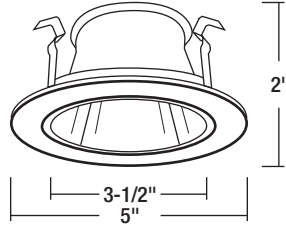

**NS-42 / NS-43 / NS-44
NS-46 / NS-52 / NS-53
Reflector with Ring**

Type
Project
Catalog No.
Lamp/Wattage

TRIM DIMENSIONS

Trim OD: 5"
Aperture: 3-1/2"
Height: 2"

FEATURES

Trim
Precision spun 0.050 aluminum high grade reflector. Separate trim ring available in metal, may also be used with custom combination of plastic or metal ring finishes.

Mounting
Trim includes three trim clips that securely mount trim in housing.

Compatible Housings
Compatible with Line Voltage, Compact Fluorescent, and GU24 Compact Fluorescent housings. See individual specification sheets for more information.