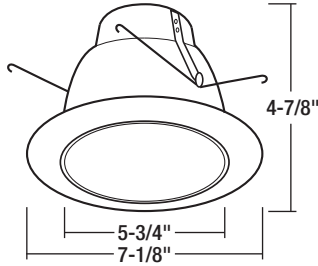

**NTS-714  
Specular Reflector with White Plastic Ring**

Type
Project
Catalog No.
Lamp/Wattage

**TRIM DIMENSIONS**

Trim OD: 7-1/8"  
Aperture: 5-3/4"  
Height: 4-7/8"

**FEATURES**

**Trim**  
Precision spun 0.050 aluminum high grade specular reflector and white plastic ring. Trim may also be used with custom combination of ring finishes.

**Mounting**  
Trim includes two "V" torsion springs to mount trim securely to housing. Replacement "V" torsion springs are available (NRA-86). Socket can be mounted directly to trim without bracket.

**Compatible Housings**  
Compatible with Line Voltage and Compact Fluorescent housings. See individual specification sheets for more information.