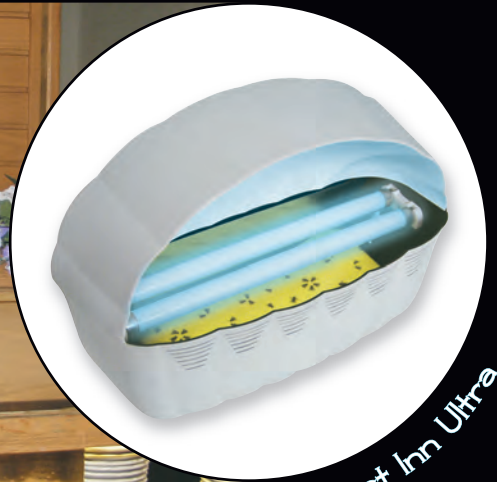

Paraclipse® Fly Control Systems

I'm finished with the dumpster, let's contaminate the food over there...

Salmonella

Decorative Commercial Unit — Insect Inn Ultra