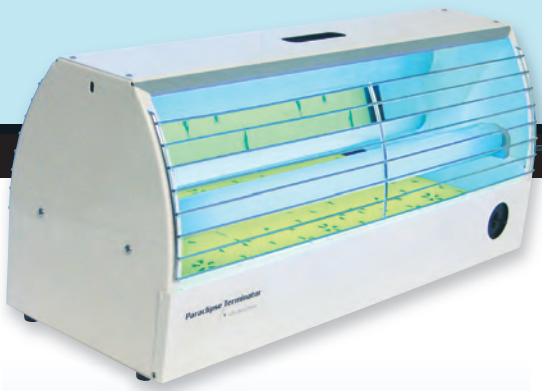

Home / Light Commercial Unit — Fly Patrol

Wait! Let's check out that light and those pheromones first!

E. Coli

Paraclipse™ Insect Inn Ultra™  
 Dimensions: 18.5" x 15.25" x 6.75"  
 Weight: Ultra I – 5 lbs. Ultra II – 5.5 lbs.

The Insect Inn Ultra™ is the inconspicuous, commercial fly control system that works. Its patented auto advance cartridge lasts 60 days and can capture over 2000 flies! The Insect Inn Ultra™ is available in one-lamp or two-lamp models. This wall mounted unit, which doubles as an attractive decorative light fixture, is an effective, environmentally safe way to control flies. The Insect Inn Ultra™ meets all USDA and FDA guidelines.

- Holds up to 10 times the capacity of a standard glueboard
- 584 sq. inches of continuously moving trapping area

Paraclipse™ Terminator  
 Dimensions: 23" x 10" x 8.5"  
 Weight: 9 lbs.

## TERMINATOR - Commercial / Industrial Unit

The Paraclipse™ Terminator is a commercial/industrial multi-function portable fly trap. Because its ingenious design utilizes two lamps and UV Booster Reflectors, the Paraclipse™ Terminator attracts flies from both sides of the unit. The unit may be used free-standing or suspended from the ceiling. Its high volume 60-day cartridge system traps 20 times more flies than glueboard units.