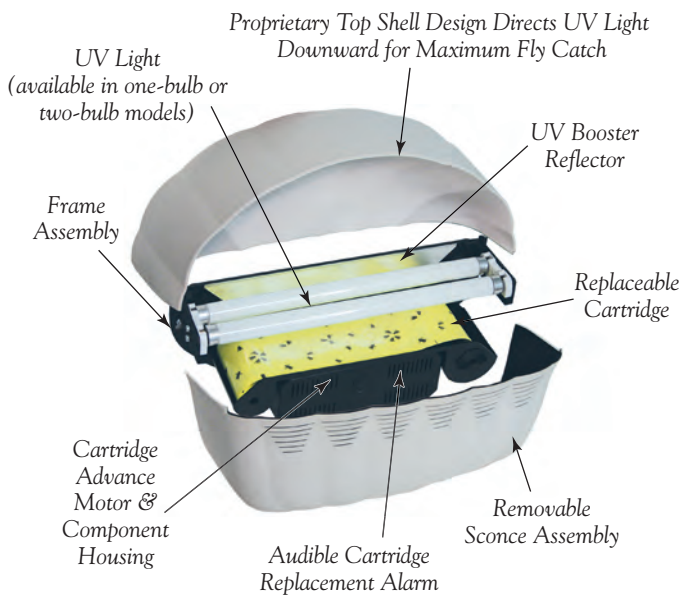

Home / Light Commercial Unit — Fly Patrol

Wait! Let's check out that light and those pheromones first!

E. Coli

Paraclipse™ Insect Inn Ultra™  
 Dimensions: 18.5" x 15.25" x 6.75"  
 Weight: Ultra I – 5 lbs. Ultra II – 5.5 lbs.

- Holds up to 10 times the capacity of a standard glueboard
- 584 sq. inches of continuously moving trapping area

Paraclipse™ Terminator  
 Dimensions: 23" x 10" x 8.5"  
 Weight: 9 lbs.

## TERMINATOR - Commercial / Industrial Unit

The Paraclipse™ Terminator is a commercial/industrial multi-function portable fly trap. Because its ingenious design utilizes two lamps and UV Booster Reflectors, the Paraclipse™ Terminator attracts flies from both sides of the unit. The unit may be used free-standing or suspended from the ceiling. Its high volume 60-day cartridge system traps 20 times more flies than glueboard units.