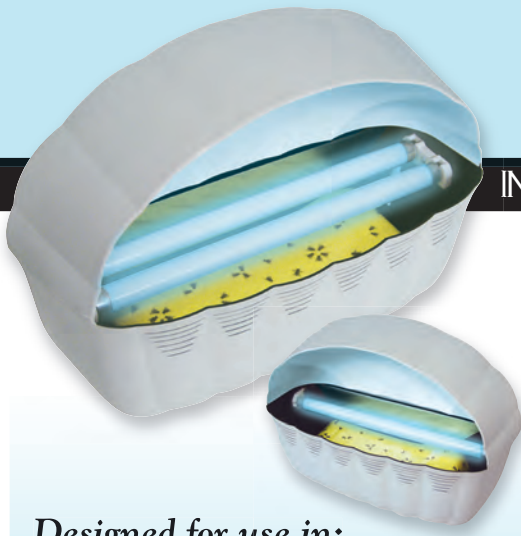

Paraclipse™ Insect Inn Ultra™
Dimensions: 18.5" x 15.25" x 6.75"
Weight: Ultra I – 5 lbs. Ultra II – 5.5 lbs.

INSECT INN ULTRA I & II - Decorative Commercial Unit

Designed for use in:

- Full-Service Restaurants
- Fast-Food Restaurants
- Supermarkets
- Convenience Stores
- Delicatessens
- Lounges/Bars
- Large Offices
- Buffets
- Dining Areas
- Bakeries
- Snack Bars

The Insect Inn Ultra™ is the inconspicuous, commercial fly control system that works. Its patented auto advance cartridge lasts 60 days and can capture over 2000 flies! The Insect Inn Ultra™ is available in one-lamp or two-lamp models. This wall mounted unit, which doubles as an attractive decorative light fixture, is an effective, environmentally safe way to control flies. The Insect Inn Ultra™ meets all USDA and FDA guidelines.