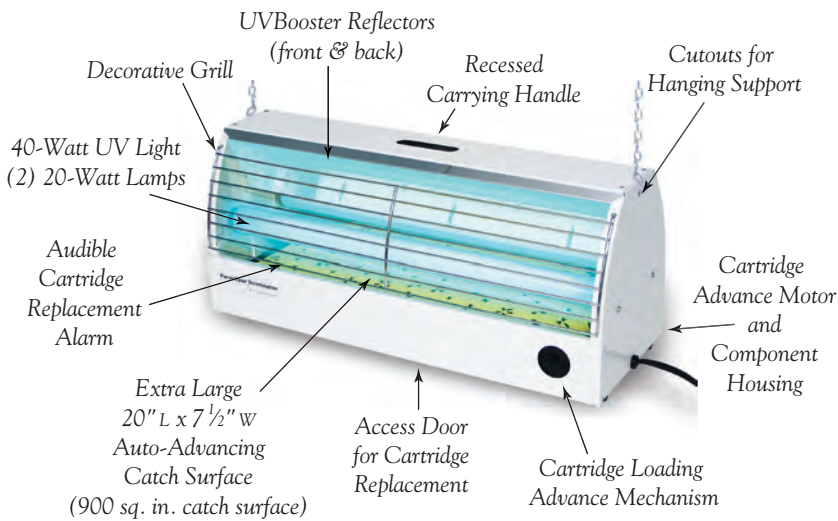

- Holds up to 10 times the capacity of a standard glueboard
- 584 sq. inches of continuously moving trapping area

Paraclipse™ Terminator  
 Dimensions: 23" x 10" x 8.5"  
 Weight: 9 lbs.

## TERMINATOR - Commercial / Industrial Unit

The Paraclipse™ Terminator is a commercial/industrial multi-function portable fly trap. Because its ingenious design utilizes two lamps and UV Booster Reflectors, the Paraclipse™ Terminator attracts flies from both sides of the unit. The unit may be used free-standing or suspended from the ceiling. Its high volume 60-day cartridge system traps 20 times more flies than glueboard units.

### Designed for use in:

- Commercial Kitchens
- Food Processing Plants
- Food Preparation Areas
- Bakeries
- Supermarkets
- Warehouses
- Poultry and Egg Ranches
- Hospitals

- Holds up to 20 times the capacity of a standard glueboard
- 970 sq. inches of continuously moving trapping area