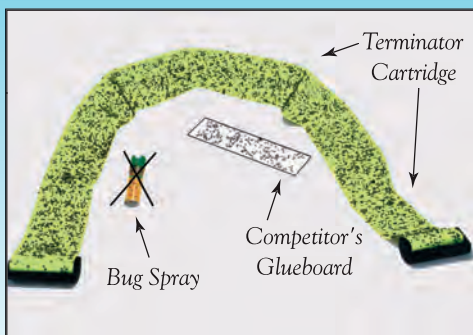

- Holds up to 20 times the capacity of a standard glueboard
- 970 sq. inches of continuously moving trapping area

Paraclipse™ Terminator
A Fly's Worst Enemy