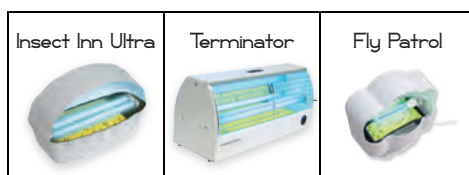

## TERMINATOR - Commercial / Industrial Unit

The Paraclipse™ Terminator is a commercial/industrial multi-function portable fly trap. Because its ingenious design utilizes two lamps and UV Booster Reflectors, the Paraclipse™ Terminator attracts flies from both sides of the unit. The unit may be used free-standing or suspended from the ceiling. Its high volume 60-day cartridge system traps 20 times more flies than glueboard units.

## FLY PATROL - Decorative Home / Light Commercial Unit

The Paraclipse™ Fly Patrol is the ultimate home decorative fly control system. Yet it is also powerful enough for light commercial use. Its small size enables it to comfortably blend into the decor of any home or small restaurant or dining area. The Paraclipse™ Fly Patrol uses a highly effective combination of special UV light, attractants and trapping surface to trap flying insects. Its patented automatic advance 30 day cartridge is capable of eliminating large quantities of flies.

Quantum  
 UV Lamp

Replaceable  
 Cartridge

Cartridge Advance Motor  
 & Component Housing

Audible  
 Cartridge  
 Replacement Alarm

- Holds up to 10 times the capacity of a standard glueboard
- 162 sq. inches of continuously moving trapping area