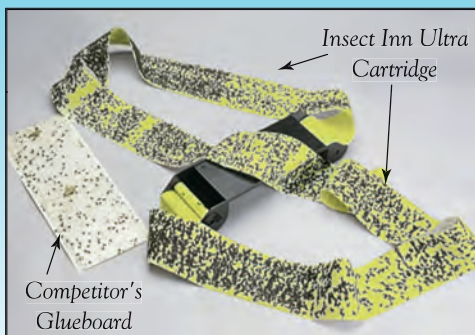

Paraclipse™ Insect Inn Ultra™
Dimensions: 18.5" x 15.25" x 6.75"
Weight: Ultra I – 5 lbs. Ultra II – 5.5 lbs.

INSECT INN ULTRA I & II - Decorative Commercial Unit

Designed for use in:

- Full-Service Restaurants
- Fast-Food Restaurants
- Supermarkets
- Convenience Stores
- Delicatessens
- Lounges/Bars
- Large Offices
- Buffets
- Dining Areas
- Bakeries
- Snack Bars

The Insect Inn Ultra™ is the inconspicuous, commercial fly control system that works. Its patented auto advance cartridge lasts 60 days and can capture over 2000 flies! The Insect Inn Ultra™ is available in one-lamp or two-lamp models. This wall mounted unit, which doubles as an attractive decorative light fixture, is an effective, environmentally safe way to control flies. The Insect Inn Ultra™ meets all USDA and FDA guidelines.

- Holds up to 10 times the capacity of a standard glueboard
- 584 sq. inches of continuously moving trapping area