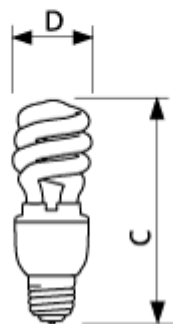

Mini Dec Twister 27W Med EL/mDT 1CT

Product family description

Philips Energy Saver Twisters allow users to save energy and reduce operating costs without sacrificing light quality.

Features

- Turns on instantly.
- Fits into incandescent fixtures.
- Provides warm and inviting soft white light
- Offers Long Life compared to standard incandescents.

Product data

Product Number

137158

PHILIPS

Product data	
Full product name	Mini Dec Twister 27W Med EL/mDT 1CT
Ordering Code	MRT MINI DEC TWIST EL/MDT 27W
Pack type	1 Lamp in a Folding Carton
Pieces per Sku	1
Skus/Case	6
Pack UPC	046677137151
EAN2US	
Case Bar Code	50046677137156
Successor Product number	
Base	Medium [Single Contact Medium Screw]
Bulb	EL/mDT
Packing Type	1CT [1 Lamp in a Folding Carton]
Packing Configuration	6
Rated Avg. Life [3 hr Start]	10000 hr
Ordering Code	MRT MINI DEC TWIST EL/MDT 27W
Pack UPC	046677137151
Case Bar Code	50046677137156
Energy Saving	Energy Saving
Watts	27W
Color Rendering Index	82 Ra8
Color Temperature	2700 K
Initial Lumens	1750 Lm
Max Overall Length (MOL) - C	5.43 in
Product Number	137158

Mini Dec Twist EL/mDT

Base Medium

Energy Saving Energy Saving

PHILIPS

Mini Dec Twist EL/mDT

	C
Full product name	Max
Mini Dec Twister 27W Med EL/mDT 1CT	5.43