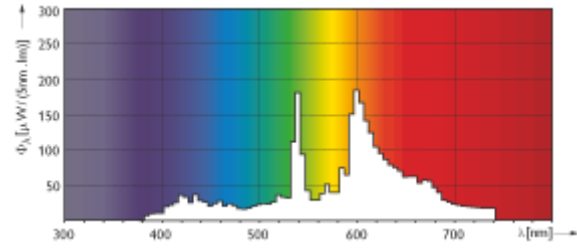

CDM-i 25W/830