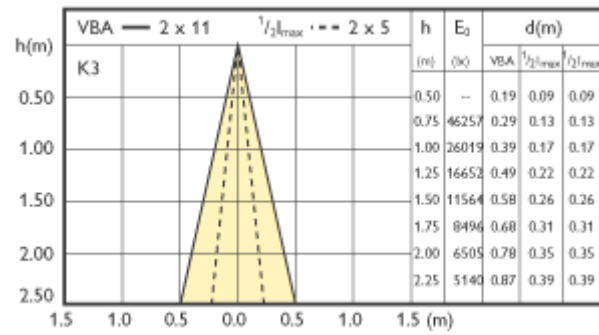

CDM-i 25W/830 10D