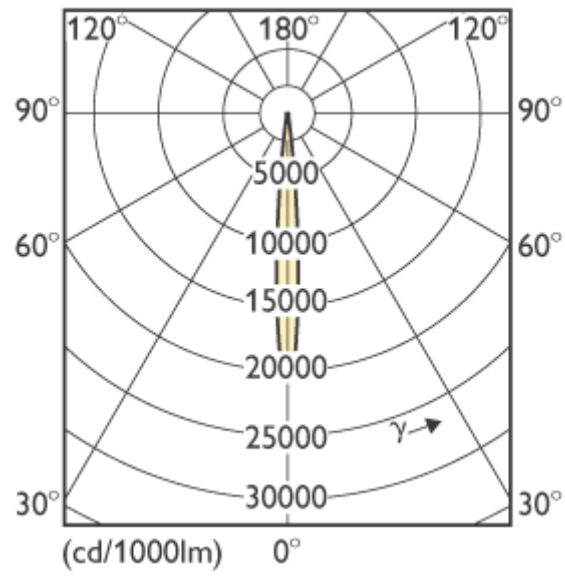

Base Medium

CDM-i 25W/830 10D