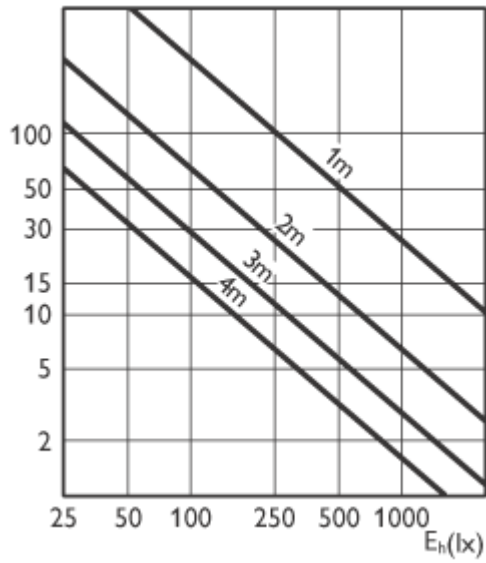

Operating Position Universal

CDM-i 25W/830 10D