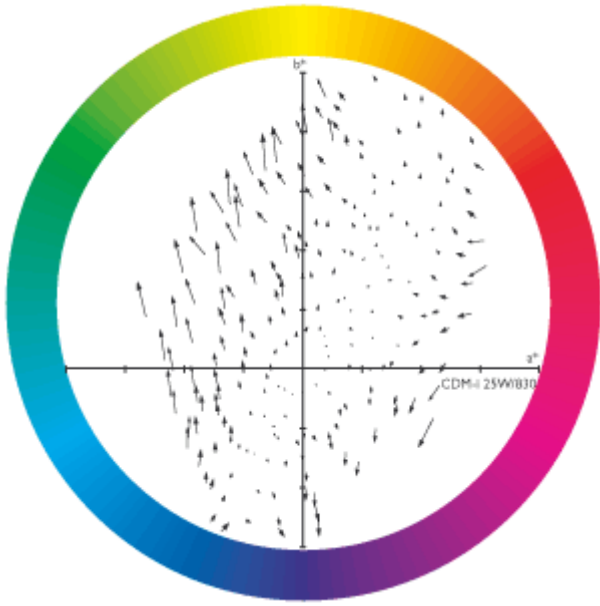

CDM-i 25W/830