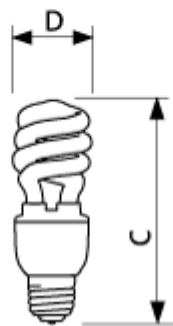

Product data

Product Number

147868

PHILIPS

Product data	
Full product name	Mini Dec Twister 13W Med EL/mDT 1CT
Ordering Code	EL/MDT 13W MART MINI DECTWIST
Pack type	1 Lamp in a Folding Carton
Pieces per Sku	1
Skus/Case	6
Pack UPC	046677147860
EAN2US	
Case Bar Code	50046677147865
Successor Product number	
Base	Medium [Single Contact Medium Screw]
Bulb	EL/mDT
Packing Type	1CT [1 Lamp in a Folding Carton]
Packing Configuration	6
Rated Avg. Life [3 hr Start]	8000 hr
Ordering Code	EL/MDT 13W MART MINI DECTWIST
Pack UPC	046677147860
Case Bar Code	50046677147865
Energy Saving	Energy Saving
Watts	13W
Color Code	840 [CCT of 4000K]
Color Rendering Index	82 Ra8
Color Temperature	4100 K
Initial Lumens	900 Lm
Max Overall Length (MOL) - C	4.21 in
Product Number	147868

Mini Dec Twist EL/mDT

Base Medium

Energy Saving Energy Saving

PHILIPS

Mini Dec Twist EL/mDT

	C
Full product name	Max
Mini Dec Twister 13W Med EL/mDT 1CT	4.21