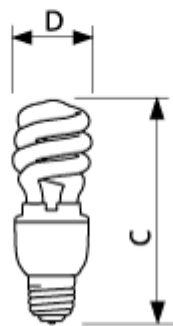

Product data

Product Number

147876

PHILIPS

Product data	
Full product name	Mini Dec Twister 13W Med EL/mDT 1CT
Ordering Code	EL/MDT 13W 900LM 5K
Pack type	1 Lamp in a Folding Carton
Pieces per Sku	1
Skus/Case	6
Pack UPC	046677147877
EAN2US	
Case Bar Code	50046677147872
Successor Product number	
Base	Medium [Single Contact Medium Screw]
Bulb	EL/mDT
Packing Type	1CT [1 Lamp in a Folding Carton]
Packing Configuration	6
Rated Avg. Life [3 hr Start]	8000 hr
Ordering Code	EL/MDT 13W 900LM 5K
Pack UPC	046677147877
Case Bar Code	50046677147872
Energy Saving	Energy Saving
Watts	13W
Color Code	850 [CCT of 5000K]
Color Rendering Index	82 Ra8
Color Temperature	5000 K
Initial Lumens	900 Lm
Max Overall Length (MOL) - C	4.21 in
Product Number	147876

Mini Dec Twist EL/mDT

Base Medium

Energy Saving Energy Saving

PHILIPS

Mini Dec Twist EL/mDT

	C
Full product name	Max
Mini Dec Twister 13W Med EL/mDT 1CT	4.21