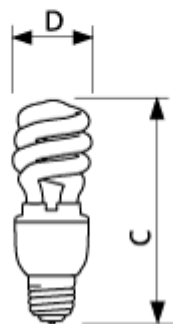

Product data

Product Number	147884
----------------	--------

PHILIPS

Product data	
Full product name	Mini Dec Twister 27W Med EL/mDT 1CT
Ordering Code	EL/MDT 27W 1850LM
Pack type	1 Lamp in a Folding Carton
Pieces per Sku	1
Skus/Case	6
Pack UPC	046677147884
EAN2US	
Case Bar Code	50046677147889
Successor Product number	
Base	Medium [Single Contact Medium Screw]
Bulb	EL/mDT
Packing Type	1CT [1 Lamp in a Folding Carton]
Packing Configuration	6
Rated Avg. Life [3 hr Start]	8000 hr
Ordering Code	EL/MDT 27W 1850LM
Pack UPC	046677147884
Case Bar Code	50046677147889
Energy Saving	Energy Saving
Watts	27W
Color Code	840 [CCT of 4000K]
Color Rendering Index	82 Ra8
Color Temperature	4100 K
Initial Lumens	1850 Lm
Max Overall Length (MOL) - C	5.71 in
Product Number	147884

Mini Dec Twist EL/mDT

Base Medium

Energy Saving Energy Saving

Mini Dec Twist EL/mDT

	C
Full product name	Max
Mini Dec Twister 27W Med EL/mDT 1CT	5.71