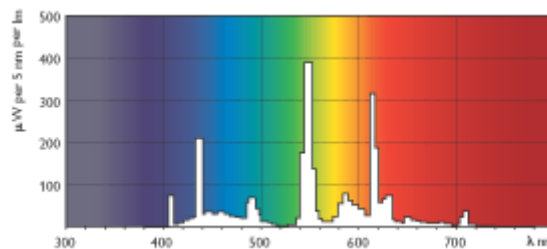

Base GX24q-3

PL-T/840